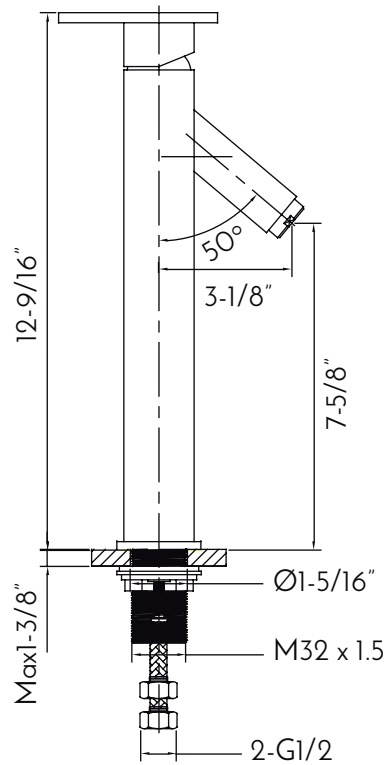

DAX-1282-CR

BATHROOM FAUCETS SERIES

FEATURES

- Single Lever
- Vessel installation
- Ceramic cartridge
- Brass body
- Flow rate 3.2 GPM
- Installation hole 1-3/8"
- Hoses and mounting parts included
- Pop up drain not included (available)
- Chrome finish

BATHROOM FAUCET **DAX-1282-CR**

MODEL	DAX-1282-CR
ADA	NO
UPC APPROVED	NO
ANSI APPROVED	NO
ASME APPROVED	NO
WATERSENSE CERTIFIED	NO
NSF APPROVED	NO
CONNECTION SIZE	G3/8
FAUCET HOLE SIZE	1-5/16"
FAUCETS HOLE	Single hole
FAUCET TYPE	High Basin Mixer
FLOW RATE (GPM)	3.2 GPM
HANDLE STYLE	Single lever
NUMBER OF HANDLES	1
HEIGHT	12-9/16"
HOSE LENGTH	23-5/8"
INSTALLATION TYPE	Deck-mounted
MATERIAL	Brass body + zinc handle
FINISH	Chrome
SPOUT HEIGHT	7-5/8"
SPOUT REACH	3-1/8"
SPOUT SWIVEL	NO
SPOUT TYPE	Casting spout
CARTRIDGE TYPE	Ceramic
POP-IP INCLUDED	NO
MAX DECK THICKNESS	1-3/8"

01

02

03

04

INSTALLATION STEPS

1. Ensure there is a through-hole (35mm) on the basin, the max thickness of basin is 35mm.
2. Put the body into the hole.
3. Use the fixing assembly (rubber washer, stainless steel washer and nut) to fix the faucet on the basin, and tighten the screw.
4. Connect the blue flexible hose to cold angle valve and the red flexible hose to the hot. Turn on the stop angle valve and mixer switch to check the tightness of each connection. If no leaking, installation is finished.

DIAGRAM NUMBER	DAX SKU	TITLE DESCRIPTION
1	12281	Silica gel buttom
2	13040	Screw
3	09151	82 Handle
4	07113	Handle cover
5	06191	Cartridge nut
6	11089	Cartridge
7	04276	1282 Body
8	06227	1282 adaptor
9	12089	O-ring
10	05148	1282 Spout
11	13040	screw
12	12011	O-ring
13	06471	Aerator
14	06456	Button tub
15	07047	1059 decorate cup
16	13009	Screw
17	12014	O-ring
18	12256	Rubber washer
19	06336	Stainless steel washer
20	06457	Button tub nut
21	13044	Screw
22	08109	Hose