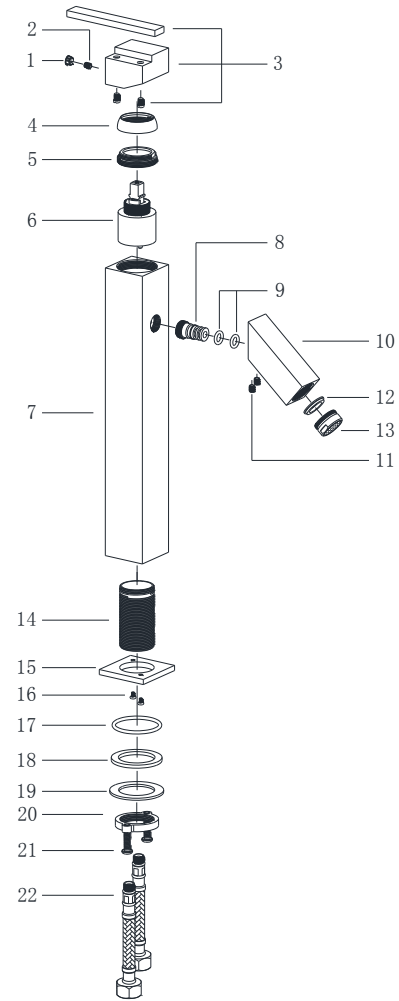

DAX-1282-CR

BATHROOM FAUCETS SERIES

FEATURES

- Single Lever
- Vessel installation
- Ceramic cartridge
- Brass body
- Flow rate 3.2 GPM
- Installation hole 1-3/8"
- Hoses and mounting parts included
- Pop up drain not included (available)
- Chrome finish

BATHROOM FAUCET **DAX-1282-CR**

MODEL	DAX-1282-CR
ADA	NO
UPC APPROVED	NO
ANSI APPROVED	NO
ASME APPROVED	NO
WATERSENSE CERTIFIED	NO
NSF APPROVED	NO
CONNECTION SIZE	G3/8
FAUCET HOLE SIZE	1-5/16"
FAUCETS HOLE	Single hole
FAUCET TYPE	High Basin Mixer
FLOW RATE (GPM)	3.2 GPM
HANDLE STYLE	Single lever
NUMBER OF HANDLES	1
HEIGHT	12-9/16"
HOSE LENGTH	23-5/8"
INSTALLATION TYPE	Deck-mounted
MATERIAL	Brass body + zinc handle
FINISH	Chrome
SPOUT HEIGHT	7-5/8"
SPOUT REACH	3-1/8"
SPOUT SWIVEL	NO
SPOUT TYPE	Casting spout
CARTRIDGE TYPE	Ceramic
POP-IP INCLUDED	NO
MAX DECK THICKNESS	1-3/8"

01

02

03

04

INSTALLATION STEPS

1. Ensure there is a through-hole (35mm) on the basin, the max thickness of basin is 35mm.
2. Put the body into the hole.
3. Use the fixing assembly (rubber washer, stainless steel washer and nut) to fix the faucet on the basin, and tighten the screw.
4. Connect the blue flexible hose to cold angle valve and the red flexible hose to the hot. Turn on the stop angle valve and mixer switch to check the tightness of each connection. If no leaking, installation is finished.

DIAGRAM NUMBER	DAX SKU	TITLE DESCRIPTION
1	12281	Silica gel buttom
2	13040	Screw
3	09151	82 Handle
4	07113	Handle cover
5	06191	Cartridge nut
6	11089	Cartridge
7	04276	1282 Body
8	06227	1282 adaptor
9	12089	O-ring
10	05148	1282 Spout
11	13040	screw
12	12011	O-ring
13	06471	Aerator
14	06456	Button tub
15	07047	1059 decorate cup
16	13009	Screw
17	12014	O-ring
18	12256	Rubber washer
19	06336	Stainless steel washer
20	06457	Button tub nut
21	13044	Screw
22	08109	Hose