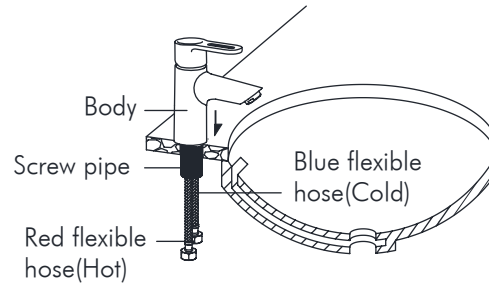

DAX-1282-CR

BATHROOM FAUCETS SERIES

FEATURES

- Single Lever
- Vessel installation
- Ceramic cartridge
- Brass body
- Flow rate 3.2 GPM
- Installation hole 1-3/8"
- Hoses and mounting parts included
- Pop up drain not included (available)
- Chrome finish

BATHROOM FAUCET **DAX-1282-CR**

MODEL	DAX-1282-CR
ADA	NO
UPC APPROVED	NO
ANSI APPROVED	NO
ASME APPROVED	NO
WATERSENSE CERTIFIED	NO
NSF APPROVED	NO
CONNECTION SIZE	G3/8
FAUCET HOLE SIZE	1-5/16"
FAUCETS HOLE	Single hole
FAUCET TYPE	High Basin Mixer
FLOW RATE (GPM)	3.2 GPM
HANDLE STYLE	Single lever
NUMBER OF HANDLES	1
HEIGHT	12-9/16"
HOSE LENGTH	23-5/8"
INSTALLATION TYPE	Deck-mounted
MATERIAL	Brass body + zinc handle
FINISH	Chrome
SPOUT HEIGHT	7-5/8"
SPOUT REACH	3-1/8"
SPOUT SWIVEL	NO
SPOUT TYPE	Casting spout
CARTRIDGE TYPE	Ceramic
POP-IP INCLUDED	NO
MAX DECK THICKNESS	1-3/8"

01

02

03

04

INSTALLATION STEPS

1. Ensure there is a through-hole (35mm) on the basin, the max thickness of basin is 35mm.
2. Put the body into the hole.
3. Use the fixing assembly (rubber washer, stainless steel washer and nut) to fix the faucet on the basin, and tighten the screw.
4. Connect the blue flexible hose to cold angle valve and the red flexible hose to the hot. Turn on the stop angle valve and mixer switch to check the tightness of each connection. If no leaking, installation is finished.

DIAGRAM NUMBER	DAX SKU	TITLE DESCRIPTION
1	12281	Silica gel buttom
2	13040	Screw
3	09151	82 Handle
4	07113	Handle cover
5	06191	Cartridge nut
6	11089	Cartridge
7	04276	1282 Body
8	06227	1282 adaptor
9	12089	O-ring
10	05148	1282 Spout
11	13040	screw
12	12011	O-ring
13	06471	Aerator
14	06456	Button tub
15	07047	1059 decorate cup
16	13009	Screw
17	12014	O-ring
18	12256	Rubber washer
19	06336	Stainless steel washer
20	06457	Button tub nut
21	13044	Screw
22	08109	Hose