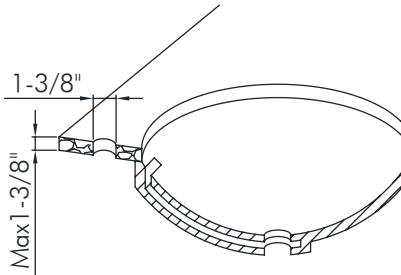

DAX-1282-CR

BATHROOM FAUCETS SERIES

FEATURES

- Single Lever
- Vessel installation
- Ceramic cartridge
- Brass body
- Flow rate 3.2 GPM
- Installation hole 1-3/8"
- Hoses and mounting parts included
- Pop up drain not included (available)
- Chrome finish

BATHROOM FAUCET **DAX-1282-CR**

MODEL	DAX-1282-CR
ADA	NO
UPC APPROVED	NO
ANSI APPROVED	NO
ASME APPROVED	NO
WATERSENSE CERTIFIED	NO
NSF APPROVED	NO
CONNECTION SIZE	G3/8
FAUCET HOLE SIZE	1-5/16"
FAUCETS HOLE	Single hole
FAUCET TYPE	High Basin Mixer
FLOW RATE (GPM)	3.2 GPM
HANDLE STYLE	Single lever
NUMBER OF HANDLES	1
HEIGHT	12-9/16"
HOSE LENGTH	23-5/8"
INSTALLATION TYPE	Deck-mounted
MATERIAL	Brass body + zinc handle
FINISH	Chrome
SPOUT HEIGHT	7-5/8"
SPOUT REACH	3-1/8"
SPOUT SWIVEL	NO
SPOUT TYPE	Casting spout
CARTRIDGE TYPE	Ceramic
POP-IP INCLUDED	NO
MAX DECK THICKNESS	1-3/8"

01

02

03

04

INSTALLATION STEPS

1. Ensure there is a through-hole (35mm) on the basin, the max thickness of basin is 35mm.
2. Put the body into the hole.
3. Use the fixing assembly (rubber washer, stainless steel washer and nut) to fix the faucet on the basin, and tighten the screw.
4. Connect the blue flexible hose to cold angle valve and the red flexible hose to the hot. Turn on the stop angle valve and mixer switch to check the tightness of each connection. If no leaking, installation is finished.

DIAGRAM NUMBER	DAX SKU	TITLE DESCRIPTION
1	12281	Silica gel buttom
2	13040	Screw
3	09151	82 Handle
4	07113	Handle cover
5	06191	Cartridge nut
6	11089	Cartridge
7	04276	1282 Body
8	06227	1282 adaptor
9	12089	O-ring
10	05148	1282 Spout
11	13040	screw
12	12011	O-ring
13	06471	Aerator
14	06456	Button tub
15	07047	1059 decorate cup
16	13009	Screw
17	12014	O-ring
18	12256	Rubber washer
19	06336	Stainless steel washer
20	06457	Button tub nut
21	13044	Screw
22	08109	Hose