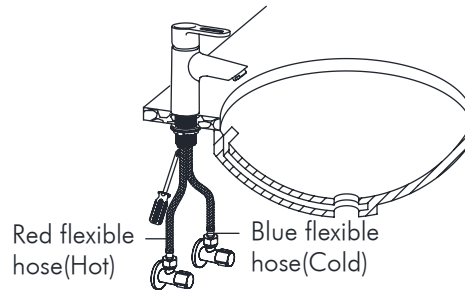

DAX-1282-CR

BATHROOM FAUCETS SERIES

FEATURES

- Single Lever
- Vessel installation
- Ceramic cartridge
- Brass body
- Flow rate 3.2 GPM
- Installation hole 1-3/8"
- Hoses and mounting parts included
- Pop up drain not included (available)
- Chrome finish

BATHROOM FAUCET **DAX-1282-CR**

MODEL	DAX-1282-CR
ADA	NO
UPC APPROVED	NO
ANSI APPROVED	NO
ASME APPROVED	NO
WATERSENSE CERTIFIED	NO
NSF APPROVED	NO
CONNECTION SIZE	G3/8
FAUCET HOLE SIZE	1-5/16"
FAUCETS HOLE	Single hole
FAUCET TYPE	High Basin Mixer
FLOW RATE (GPM)	3.2 GPM
HANDLE STYLE	Single lever
NUMBER OF HANDLES	1
HEIGHT	12-9/16"
HOSE LENGTH	23-5/8"
INSTALLATION TYPE	Deck-mounted
MATERIAL	Brass body + zinc handle
FINISH	Chrome
SPOUT HEIGHT	7-5/8"
SPOUT REACH	3-1/8"
SPOUT SWIVEL	NO
SPOUT TYPE	Casting spout
CARTRIDGE TYPE	Ceramic
POP-IP INCLUDED	NO
MAX DECK THICKNESS	1-3/8"

01

02

03

04

INSTALLATION STEPS

1. Ensure there is a through-hole (35mm) on the basin, the max thickness of basin is 35mm.
2. Put the body into the hole.
3. Use the fixing assembly (rubber washer, stainless steel washer and nut) to fix the faucet on the basin, and tighten the screw.
4. Connect the blue flexible hose to cold angle valve and the red flexible hose to the hot. Turn on the stop angle valve and mixer switch to check the tightness of each connection. If no leaking, installation is finished.

DIAGRAM NUMBER	DAX SKU	TITLE DESCRIPTION
1	12281	Silica gel buttom
2	13040	Screw
3	09151	82 Handle
4	07113	Handle cover
5	06191	Cartridge nut
6	11089	Cartridge
7	04276	1282 Body
8	06227	1282 adaptor
9	12089	O-ring
10	05148	1282 Spout
11	13040	screw
12	12011	O-ring
13	06471	Aerator
14	06456	Button tub
15	07047	1059 decorate cup
16	13009	Screw
17	12014	O-ring
18	12256	Rubber washer
19	06336	Stainless steel washer
20	06457	Button tub nut
21	13044	Screw
22	08109	Hose