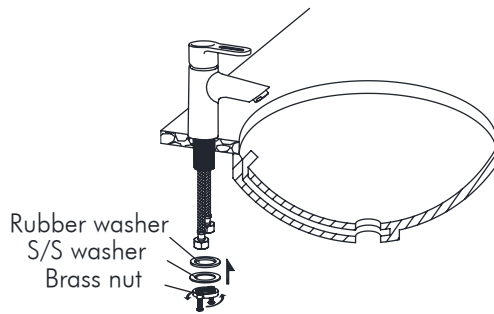

DAX-1282-CR

BATHROOM FAUCETS SERIES

FEATURES

- Single Lever
- Vessel installation
- Ceramic cartridge
- Brass body
- Flow rate 3.2 GPM
- Installation hole 1-3/8"
- Hoses and mounting parts included
- Pop up drain not included (available)
- Chrome finish

BATHROOM FAUCET **DAX-1282-CR**

MODEL	DAX-1282-CR
ADA	NO
UPC APPROVED	NO
ANSI APPROVED	NO
ASME APPROVED	NO
WATERSENSE CERTIFIED	NO
NSF APPROVED	NO
CONNECTION SIZE	G3/8
FAUCET HOLE SIZE	1-5/16"
FAUCETS HOLE	Single hole
FAUCET TYPE	High Basin Mixer
FLOW RATE (GPM)	3.2 GPM
HANDLE STYLE	Single lever
NUMBER OF HANDLES	1
HEIGHT	12-9/16"
HOSE LENGTH	23-5/8"
INSTALLATION TYPE	Deck-mounted
MATERIAL	Brass body + zinc handle
FINISH	Chrome
SPOUT HEIGHT	7-5/8"
SPOUT REACH	3-1/8"
SPOUT SWIVEL	NO
SPOUT TYPE	Casting spout
CARTRIDGE TYPE	Ceramic
POP-IP INCLUDED	NO
MAX DECK THICKNESS	1-3/8"

01

02

03

04

INSTALLATION STEPS

1. Ensure there is a through-hole (35mm) on the basin, the max thickness of basin is 35mm.
2. Put the body into the hole.
3. Use the fixing assembly (rubber washer, stainless steel washer and nut) to fix the faucet on the basin, and tighten the screw.
4. Connect the blue flexible hose to cold angle valve and the red flexible hose to the hot. Turn on the stop angle valve and mixer switch to check the tightness of each connection. If no leaking, installation is finished.

DIAGRAM NUMBER	DAX SKU	TITLE DESCRIPTION
1	12281	Silica gel buttom
2	13040	Screw
3	09151	82 Handle
4	07113	Handle cover
5	06191	Cartridge nut
6	11089	Cartridge
7	04276	1282 Body
8	06227	1282 adaptor
9	12089	O-ring
10	05148	1282 Spout
11	13040	screw
12	12011	O-ring
13	06471	Aerator
14	06456	Button tub
15	07047	1059 decorate cup
16	13009	Screw
17	12014	O-ring
18	12256	Rubber washer
19	06336	Stainless steel washer
20	06457	Button tub nut
21	13044	Screw
22	08109	Hose