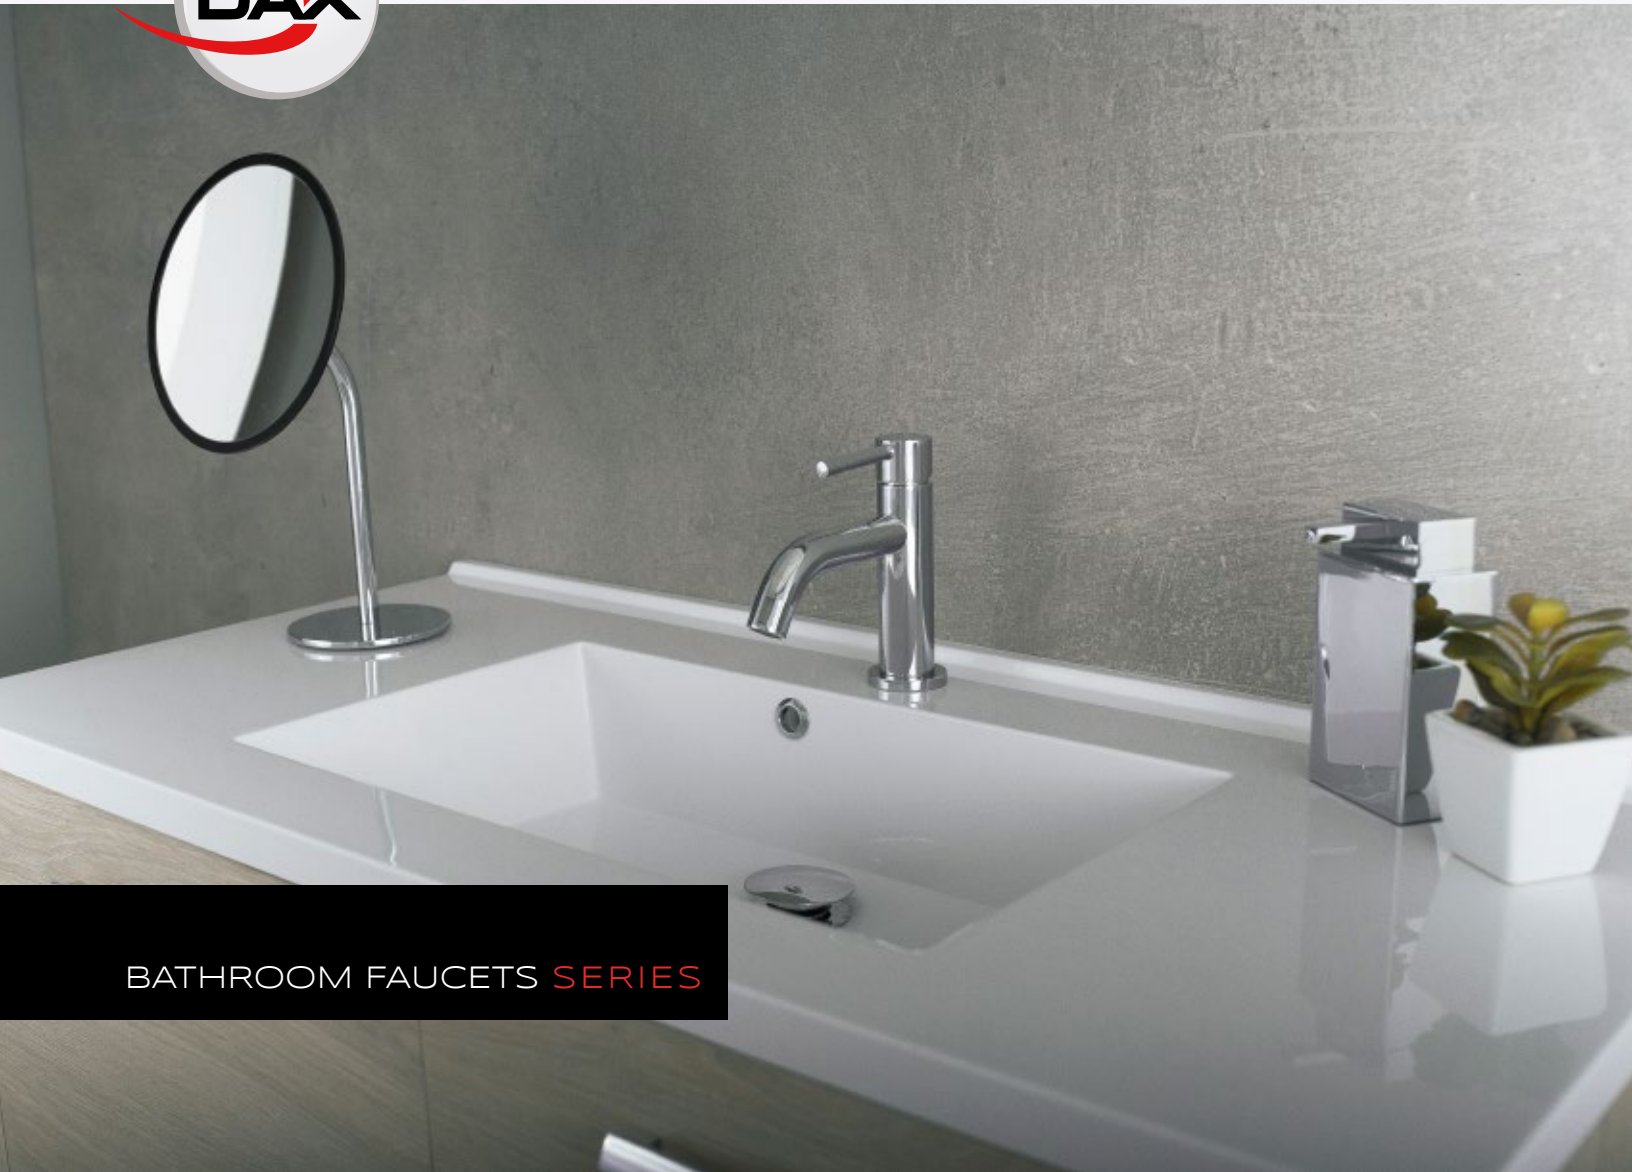

DAX-119-CR

BATHROOM FAUCETS SERIES

DAX-119-CR

FEATURES

- Single lever
- Chrome finish
- Ceramic cartridge
- Brass body
- Installation hole 1-3/8"
- Hoses and mounting parts included
- Pop up drain not included (available)