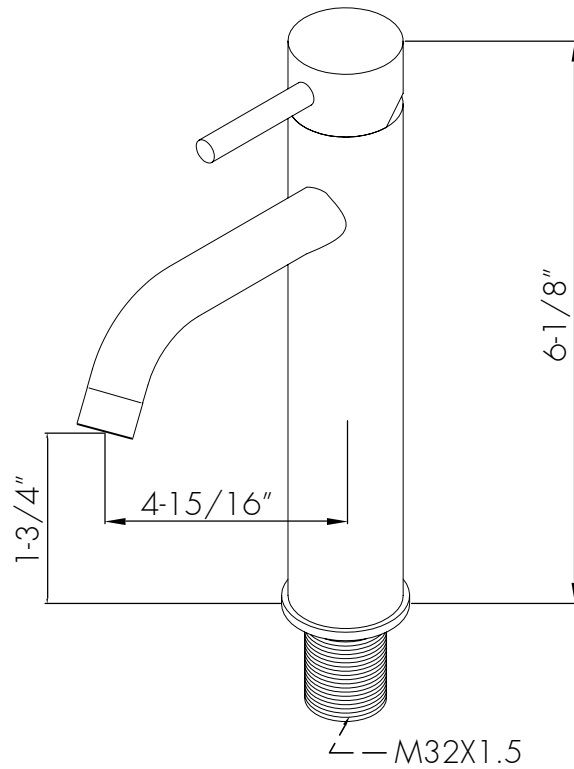

DAX-119-CR

BATHROOM FAUCETS SERIES

DAX-119-CR

FEATURES

- Single lever
- Chrome finish
- Ceramic cartridge
- Brass body
- Installation hole 1-3/8"
- Hoses and mounting parts included
- Pop up drain not included (available)