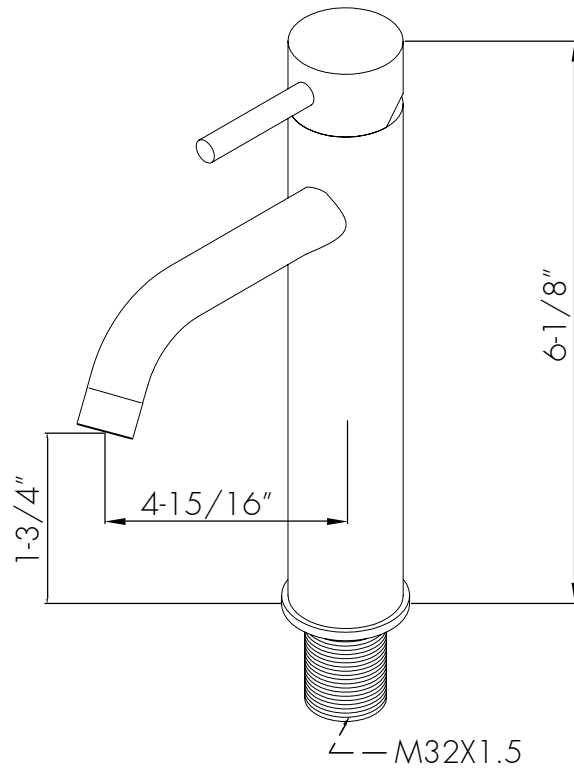

DAX-119-BN

BATHROOM FAUCETS SERIES

DAX-119-BN

FEATURES

- Single lever
- Brushed nickel finish
- Ceramic cartridge
- Brass body
- Installation hole 1-3/8"
- Hoses and mounting parts included
- Pop up drain not included (available)