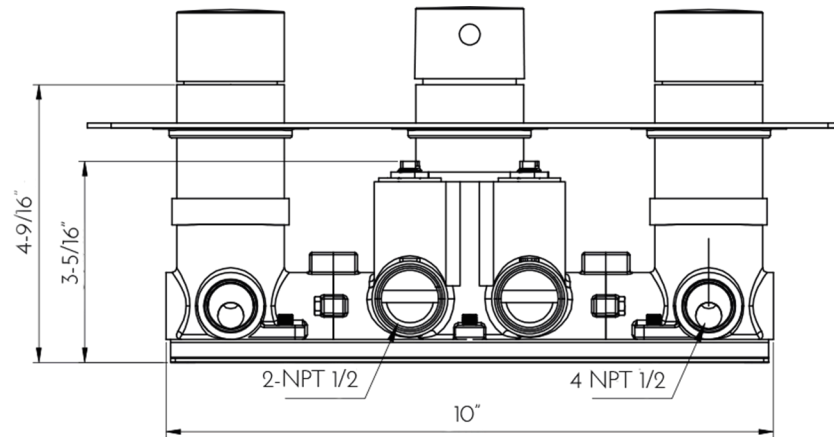

DAX-1058-SQ-BN

SHOWER VALVES SERIES

FEATURES

- Concealed Thermostatic Mixer with 4 Functions
- Brass Body
- 304 Stainless Steel Square Trim
- UPC Approved
- Square Handles
- Allow 2 functions work together

SHOWER VALVE DAX-1058-SQ-BN

MODEL	DAX-1058-SQ-BN
UPC APPROVED	Yes
ANSI APPROVED	No
ASME APPROVED	No
BODYSPRAYS INCLUDED	No
ROUGH-IN VALVE FLOW RATE (GPM)	8
HAND SHOWER INCLUDED	No
HAND SHOWER HOSE INCLUDED	No
INSTALLATION TYPE	Wall Mounted
MATERIAL OF TRIM KIT	Brass & Stainless steel 304
PRESSURE BALANCE	No
SCAL GUARD	No
SHOWER ARM REACH	No
SHOWER ARM CONNECTION SIZE	NPT 3/4" & 1/2"
SHOWER HEAD	No
THERMOSTATIC	Yes
WATERSENSE CERTIFIED	No
WALL ELBOW DIMMENSION	NPT 3/4" & 1/2"
FINISH	Brushed Nickel