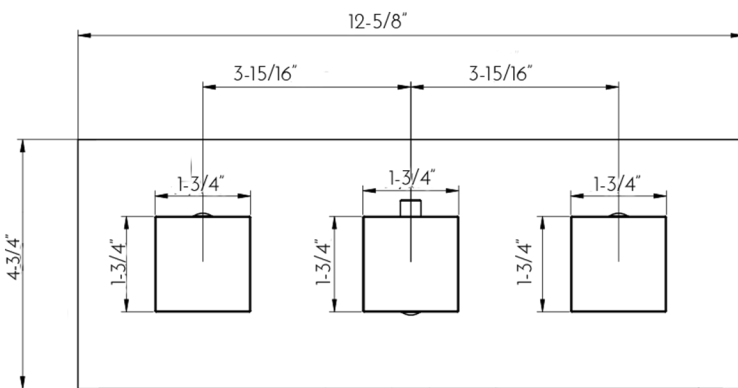

DAX-1058-SQ-BN

SHOWER VALVES SERIES

FEATURES

- Concealed Thermostatic Mixer with 4 Functions
- Brass Body
- 304 Stainless Steel Square Trim
- UPC Approved
- Square Handles
- Allow 2 functions work together

SHOWER VALVE DAX-1058-SQ-BN

MODEL	DAX-1058-SQ-BN
UPC APPROVED	Yes
ANSI APPROVED	No
ASME APPROVED	No
BODYSPRAYS INCLUDED	No
ROUGH-IN VALVE FLOW RATE (GPM)	8
HAND SHOWER INCLUDED	No
HAND SHOWER HOSE INCLUDED	No
INSTALLATION TYPE	Wall Mounted
MATERIAL OF TRIM KIT	Brass & Stainless steel 304
PRESSURE BALANCE	No
SCAL GUARD	No
SHOWER ARM REACH	No
SHOWER ARM CONNECTION SIZE	NPT 3/4" & 1/2"
SHOWER HEAD	No
THERMOSTATIC	Yes
WATERSENSE CERTIFIED	No
WALL ELBOW DIMMENSION	NPT 3/4" & 1/2"
FINISH	Brushed Nickel