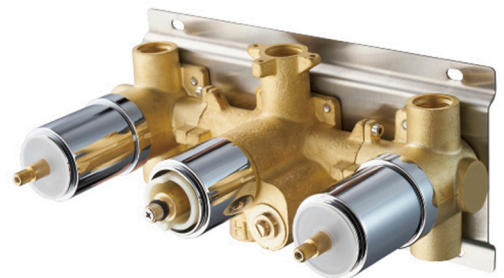

DAX-1058-SQ-BN

SHOWER VALVES SERIES

FEATURES

- Concealed Thermostatic Mixer with 4 Functions
- Brass Body
- 304 Stainless Steel Square Trim
- UPC Approved
- Square Handles
- Allow 2 functions work together

SHOWER VALVE DAX-1058-SQ-BN

MODEL	DAX-1058-SQ-BN
UPC APPROVED	Yes
ANSI APPROVED	No
ASME APPROVED	No
BODYSPRAYS INCLUDED	No
ROUGH-IN VALVE FLOW RATE (GPM)	8
HAND SHOWER INCLUDED	No
HAND SHOWER HOSE INCLUDED	No
INSTALLATION TYPE	Wall Mounted
MATERIAL OF TRIM KIT	Brass & Stainless steel 304
PRESSURE BALANCE	No
SCAL GUARD	No
SHOWER ARM REACH	No
SHOWER ARM CONNECTION SIZE	NPT 3/4" & 1/2"
SHOWER HEAD	No
THERMOSTATIC	Yes
WATERSENSE CERTIFIED	No
WALL ELBOW DIMMENSION	NPT 3/4" & 1/2"
FINISH	Brushed Nickel