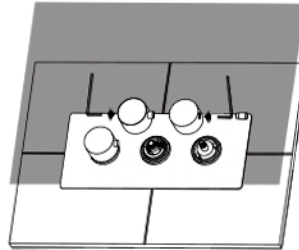

DAX-1058-01-CR

SHOWER HANDLES **SERIES**

FEATURES

- Round handles
- Square trim kit
- 304 Stainless steel material
- Chrome finish
- For Model DAX-1058

01

02

SHOWER HANDLE **DAX-1058-01-CR**

MODEL	DAX-1058-01-CR
INSTALLATION TYPE	Wall Mounted
MATERIAL	Brass & Stainless Steel 304
FINISH	Chrome