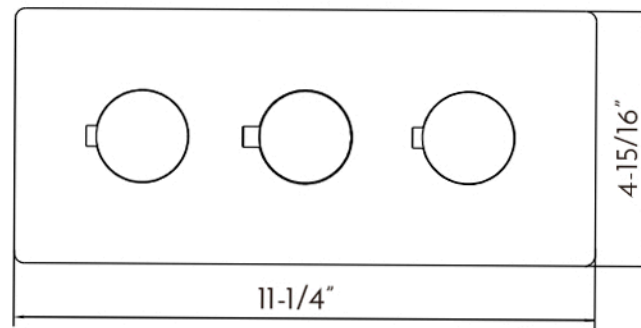

DAX-1058-01-CR

SHOWER HANDLES **SERIES**

FEATURES

- Round handles
- Square trim kit
- 304 Stainless steel material
- Chrome finish
- For Model DAX-1058

01

02

SHOWER HANDLE **DAX-1058-01-CR**

MODEL	DAX-1058-01-CR
INSTALLATION TYPE	Wall Mounted
MATERIAL	Brass & Stainless Steel 304
FINISH	Chrome