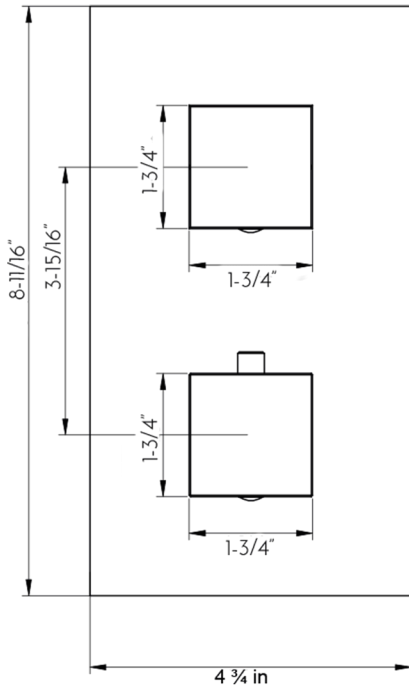

DAX-1054-SQ-BL

SHOWER VALVES SERIES

www.daxib.com

FEATURES

- Concealed Thermostatic Mixer with 2/3 Functions
- Brass Body
- 304 Stainless Steel Square Trim
- UPC Approved
- Square Handles

SHOWER VALVE DAX-1054-SQ-BL

MODEL	DAX-1054-SQ-BL
UPC APPROVED	Yes
ANSI APPROVED	No
ASME APPROVED	No
BODYSPRAYS INCLUDED	No
ROUGH-IN VALVE FLOW RATE (GPM)	8
HAND SHOWER INCLUDED	No
HAND SHOWER HOSE INCLUDED	No
INSTALLATION TYPE	Wall Mounted
MATERIAL OF TRIM KIT	Brass & Stainless steel 304
PRESSURE BALANCE	No
SCAL GUARD	No
SHOWER ARM REACH	No
SHOWER ARM CONNECTION SIZE	NPT 3/4" & 1/2"
SHOWER HEAD	No
THERMOSTATIC	Yes
WATERSENSE CERTIFIED	No
WALL ELBOW DIMMENSION	NPT 3/4" & 1/2"
FINISH	Matte Black