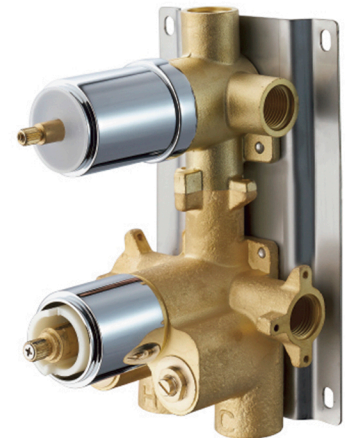

DAX-1054-SQ-BL

SHOWER VALVES SERIES

www.daxib.com

FEATURES

- Concealed Thermostatic Mixer with 2/3 Functions
- Brass Body
- 304 Stainless Steel Square Trim
- UPC Approved
- Square Handles

SHOWER VALVE DAX-1054-SQ-BL

MODEL	DAX-1054-SQ-BL
UPC APPROVED	Yes
ANSI APPROVED	No
ASME APPROVED	No
BODYSPRAYS INCLUDED	No
ROUGH-IN VALVE FLOW RATE (GPM)	8
HAND SHOWER INCLUDED	No
HAND SHOWER HOSE INCLUDED	No
INSTALLATION TYPE	Wall Mounted
MATERIAL OF TRIM KIT	Brass & Stainless steel 304
PRESSURE BALANCE	No
SCAL GUARD	No
SHOWER ARM REACH	No
SHOWER ARM CONNECTION SIZE	NPT 3/4" & 1/2"
SHOWER HEAD	No
THERMOSTATIC	Yes
WATERSENSE CERTIFIED	No
WALL ELBOW DIMMENSION	NPT 3/4" & 1/2"
FINISH	Matte Black