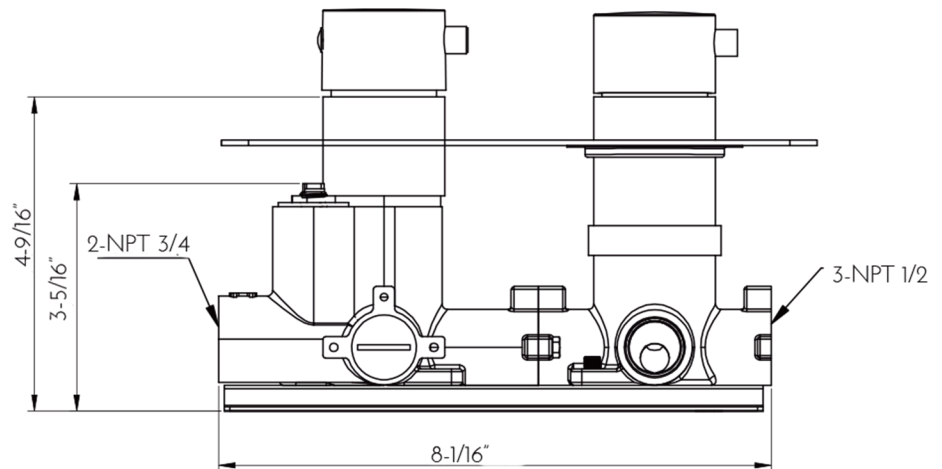

DAX-1054-SQ-BL

SHOWER VALVES SERIES

www.daxib.com

FEATURES

- Concealed Thermostatic Mixer with 2/3 Functions
- Brass Body
- 304 Stainless Steel Square Trim
- UPC Approved
- Square Handles

SHOWER VALVE DAX-1054-SQ-BL

MODEL	DAX-1054-SQ-BL
UPC APPROVED	Yes
ANSI APPROVED	No
ASME APPROVED	No
BODYSPRAYS INCLUDED	No
ROUGH-IN VALVE FLOW RATE (GPM)	8
HAND SHOWER INCLUDED	No
HAND SHOWER HOSE INCLUDED	No
INSTALLATION TYPE	Wall Mounted
MATERIAL OF TRIM KIT	Brass & Stainless steel 304
PRESSURE BALANCE	No
SCAL GUARD	No
SHOWER ARM REACH	No
SHOWER ARM CONNECTION SIZE	NPT 3/4" & 1/2"
SHOWER HEAD	No
THERMOSTATIC	Yes
WATERSENSE CERTIFIED	No
WALL ELBOW DIMMENSION	NPT 3/4" & 1/2"
FINISH	Matte Black