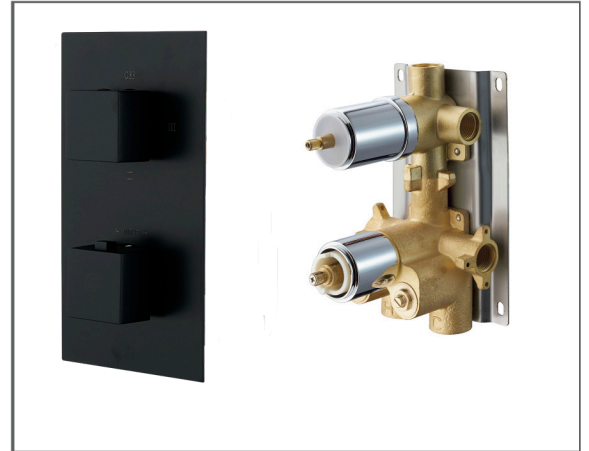

DAX-1054-SQ-BL

SHOWER VALVES SERIES

www.daxib.com

FEATURES

- Concealed Thermostatic Mixer with 2/3 Functions
- Brass Body
- 304 Stainless Steel Square Trim
- UPC Approved
- Square Handles

SHOWER VALVE DAX-1054-SQ-BL

MODEL	DAX-1054-SQ-BL
UPC APPROVED	Yes
ANSI APPROVED	No
ASME APPROVED	No
BODYSPRAYS INCLUDED	No
ROUGH-IN VALVE FLOW RATE (GPM)	8
HAND SHOWER INCLUDED	No
HAND SHOWER HOSE INCLUDED	No
INSTALLATION TYPE	Wall Mounted
MATERIAL OF TRIM KIT	Brass & Stainless steel 304
PRESSURE BALANCE	No
SCAL GUARD	No
SHOWER ARM REACH	No
SHOWER ARM CONNECTION SIZE	NPT 3/4" & 1/2"
SHOWER HEAD	No
THERMOSTATIC	Yes
WATERSENSE CERTIFIED	No
WALL ELBOW DIMMENSION	NPT 3/4" & 1/2"
FINISH	Matte Black