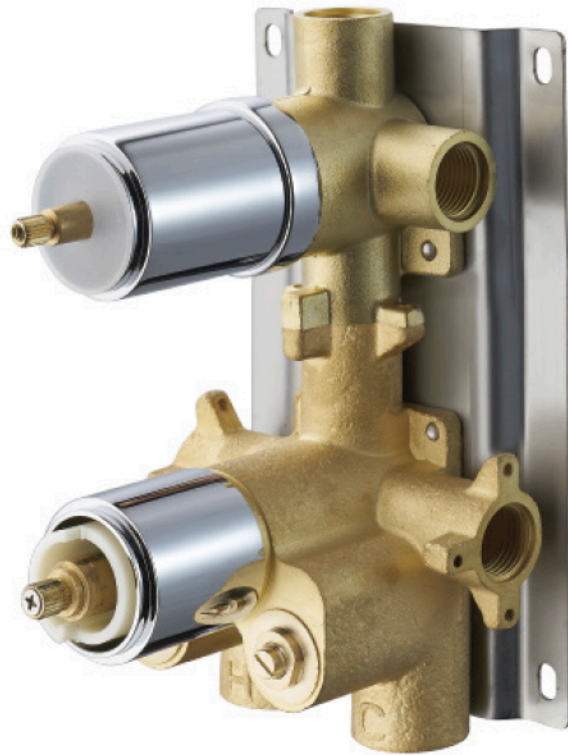

DAX-1054-CR

SHOWER VALVES **SERIES**

www.daxib.com

FEATURES

- Shower Valve
- Concealed Valve
- Thermostatic Mixer
- 2 / 3 Function Diverter
- Chrome Finish

SHOWER VALVE **DAX-1054-CR**

MODEL	DAX-1054-CR
UPC APPROVED	Yes
ANSI APPROVED	No
ASME APPROVED	No
BODYSPRAYS INCLUDED	No
ROUGH-IN VALVE FLOW RATE (GPM)	8
HAND SHOWER INCLUDED	No
HAND SHOWER HOSE INCLUDED	No
HAND SHOWER HOSE LENGTH	No
INSTALLATION TYPE	Wall Mounted
MATERIAL	Brass & Stainless Steel 304
PRESSURE BALANCE	No
SCALD GUARD	No
SHOWER ARM REACH	No
SHOWER ARM CONNECTION SIZE	NPT 3/4" & 1/2"
SHOWER HEAD	No
THERMOSTATIC	Yes
VALVE INCLUDED	French Venet
VALVE TYPE	Yes
WATERSENSE CERTIFIED	No
WALL ELBOW DIMENSION	NPT 3/4" & 1/2"
FINISH	Chrome