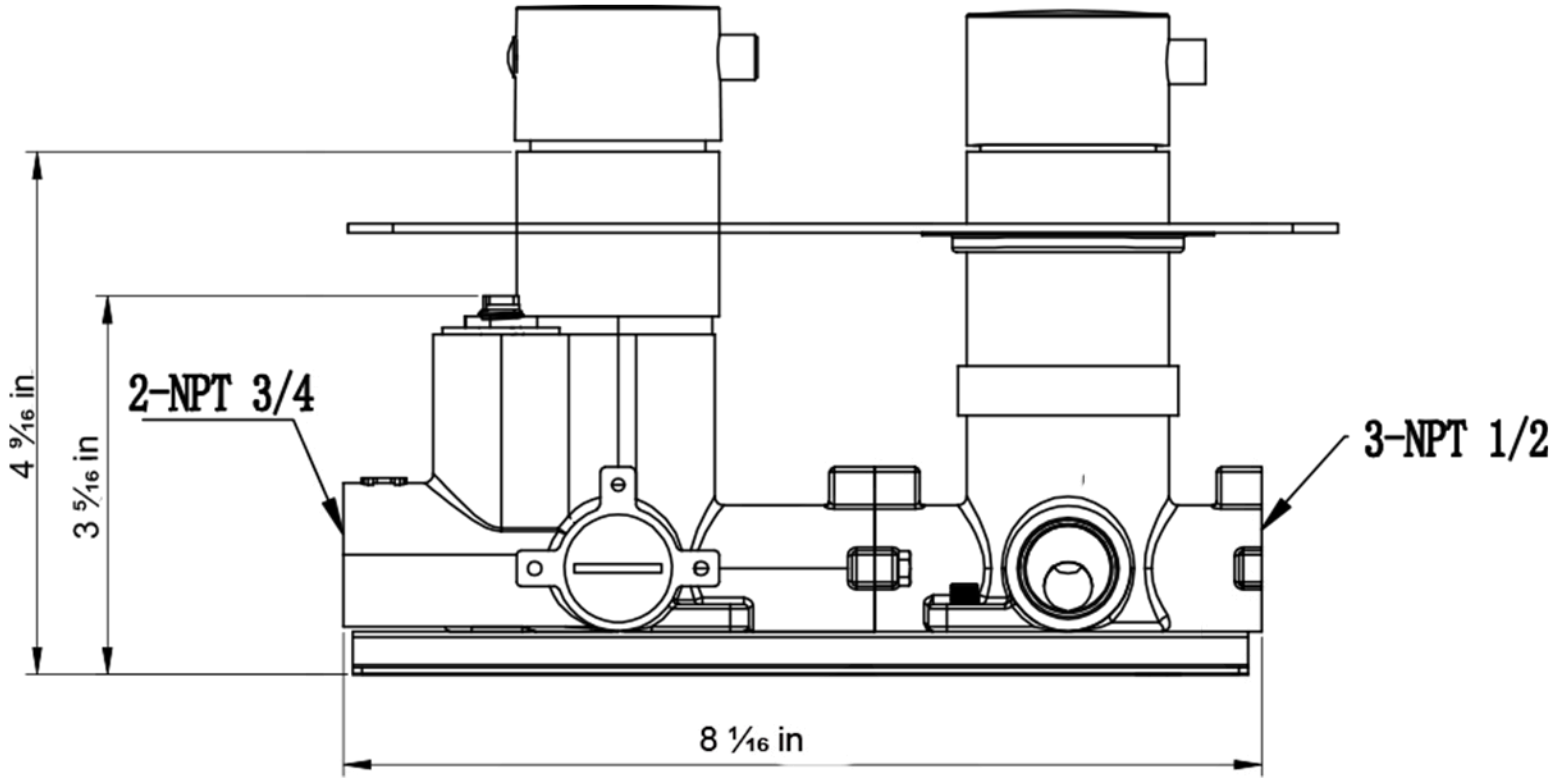

DAX-1054-CR

SHOWER VALVES **SERIES**

www.daxib.com

FEATURES

- Shower Valve
- Concealed Valve
- Thermostatic Mixer
- 2 / 3 Function Diverter
- Chrome Finish

SHOWER VALVE **DAX-1054-CR**

MODEL	DAX-1054-CR
UPC APPROVED	Yes
ANSI APPROVED	No
ASME APPROVED	No
BODYSPRAYS INCLUDED	No
ROUGH-IN VALVE FLOW RATE (GPM)	8
HAND SHOWER INCLUDED	No
HAND SHOWER HOSE INCLUDED	No
HAND SHOWER HOSE LENGTH	No
INSTALLATION TYPE	Wall Mounted
MATERIAL	Brass & Stainless Steel 304
PRESSURE BALANCE	No
SCALD GUARD	No
SHOWER ARM REACH	No
SHOWER ARM CONNECTION SIZE	NPT 3/4" & 1/2"
SHOWER HEAD	No
THERMOSTATIC	Yes
VALVE INCLUDED	French Venet
VALVE TYPE	Yes
WATERSENSE CERTIFIED	No
WALL ELBOW DIMENSION	NPT 3/4" & 1/2"
FINISH	Chrome