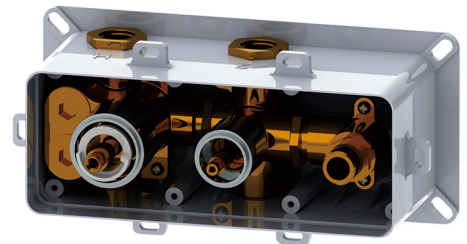

DAX-1004-SQ-CR

SHOWER VALVES SERIES

[www.daxib.com](http://www.daxib.com)

## FEATURES

- Concealed Thermostatic Mixer with 3 Functions
- Brass Body
- 304 Stainless Steel Trim Kit
- UPC Approved
- Square Hand Shower
- Square Handles

**SHOWER VALVE DAX-1004-SQ-CR**

MODEL	DAX-1004-SQ-CR
UPC APPROVED	Yes
ANSI APPROVED	No
ASME APPROVED	No
BODYSPRAYS INCLUDED	No
ROUGH-IN VALVE FLOW RATE (GPM)	4.2
HAND SHOWER INCLUDED	Yes
HAND SHOWER HOSE INCLUDED	Yes
INSTALLATION TYPE	Wall Mounted
MATERIAL OF TRIM KIT	Brass & Stainless steel 304
PRESSURE BALANCE	No
SCAL GUARD	No
SHOWER ARM REACH	No
SHOWER ARM CONNECTION SIZE	NPT 1/2"
SHOWER HEAD	No
THERMOSTATIC	Yes
WATERSENSE CERTIFIED	No
WALL ELBOW DIMENSION	NPT 1/2"
FINISH	Chrome