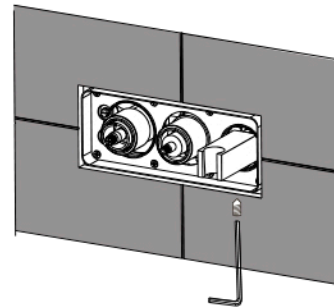

## FEATURES

- Concealed Thermostatic Mixer with 3 Functions
- Brass Body
- 304 Stainless Steel Trim Kit
- UPC Approved
- Square Hand Shower
- Square Handles

**SHOWER VALVE DAX-1004-SQ-CR**

MODEL	DAX-1004-SQ-CR
UPC APPROVED	Yes
ANSI APPROVED	No
ASME APPROVED	No
BODYSPRAYS INCLUDED	No
ROUGH-IN VALVE FLOW RATE (GPM)	4.2
HAND SHOWER INCLUDED	Yes
HAND SHOWER HOSE INCLUDED	Yes
INSTALLATION TYPE	Wall Mounted
MATERIAL OF TRIM KIT	Brass & Stainless steel 304
PRESSURE BALANCE	No
SCAL GUARD	No
SHOWER ARM REACH	No
SHOWER ARM CONNECTION SIZE	NPT 1/2"
SHOWER HEAD	No
THERMOSTATIC	Yes
WATERSENSE CERTIFIED	No
WALL ELBOW DIMENSION	NPT 1/2"
FINISH	Chrome

06

07

08

09

10

11

12

13