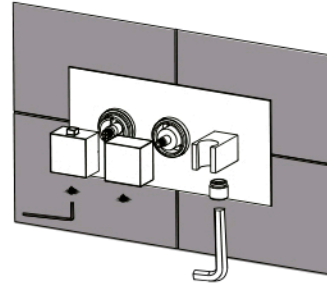

## FEATURES

- Concealed Thermostatic Mixer with 3 Functions
- Brass Body
- 304 Stainless Steel Trim Kit
- UPC Approved
- Square Hand Shower
- Square Handles

**SHOWER VALVE DAX-1004-SQ-CR**

MODEL	DAX-1004-SQ-CR
UPC APPROVED	Yes
ANSI APPROVED	No
ASME APPROVED	No
BODYSPRAYS INCLUDED	No
ROUGH-IN VALVE FLOW RATE (GPM)	4.2
HAND SHOWER INCLUDED	Yes
HAND SHOWER HOSE INCLUDED	Yes
INSTALLATION TYPE	Wall Mounted
MATERIAL OF TRIM KIT	Brass & Stainless steel 304
PRESSURE BALANCE	No
SCAL GUARD	No
SHOWER ARM REACH	No
SHOWER ARM CONNECTION SIZE	NPT 1/2"
SHOWER HEAD	No
THERMOSTATIC	Yes
WATERSENSE CERTIFIED	No
WALL ELBOW DIMENSION	NPT 1/2"
FINISH	Chrome

06

07

08

09

10

11

12

13