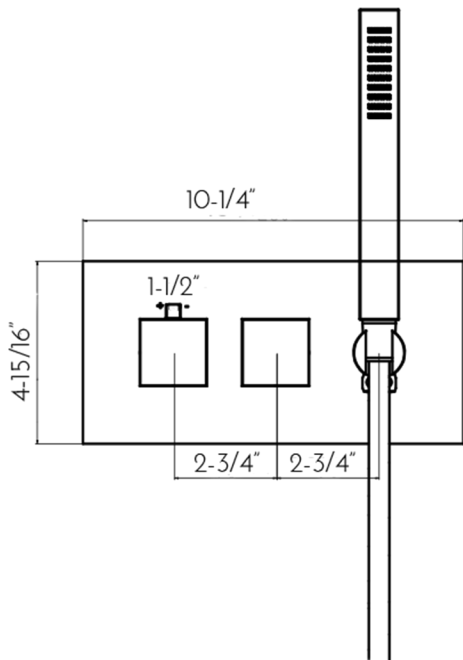

## FEATURES

- Concealed Thermostatic Mixer with 3 Functions
- Brass Body
- 304 Stainless Steel Trim Kit
- UPC Approved
- Square Hand Shower
- Square Handles

**SHOWER VALVE DAX-1004-SQ-CR**

MODEL	DAX-1004-SQ-CR
UPC APPROVED	Yes
ANSI APPROVED	No
ASME APPROVED	No
BODYSPRAYS INCLUDED	No
ROUGH-IN VALVE FLOW RATE (GPM)	4.2
HAND SHOWER INCLUDED	Yes
HAND SHOWER HOSE INCLUDED	Yes
INSTALLATION TYPE	Wall Mounted
MATERIAL OF TRIM KIT	Brass & Stainless steel 304
PRESSURE BALANCE	No
SCAL GUARD	No
SHOWER ARM REACH	No
SHOWER ARM CONNECTION SIZE	NPT 1/2"
SHOWER HEAD	No
THERMOSTATIC	Yes
WATERSENSE CERTIFIED	No
WALL ELBOW DIMENSION	NPT 1/2"
FINISH	Chrome