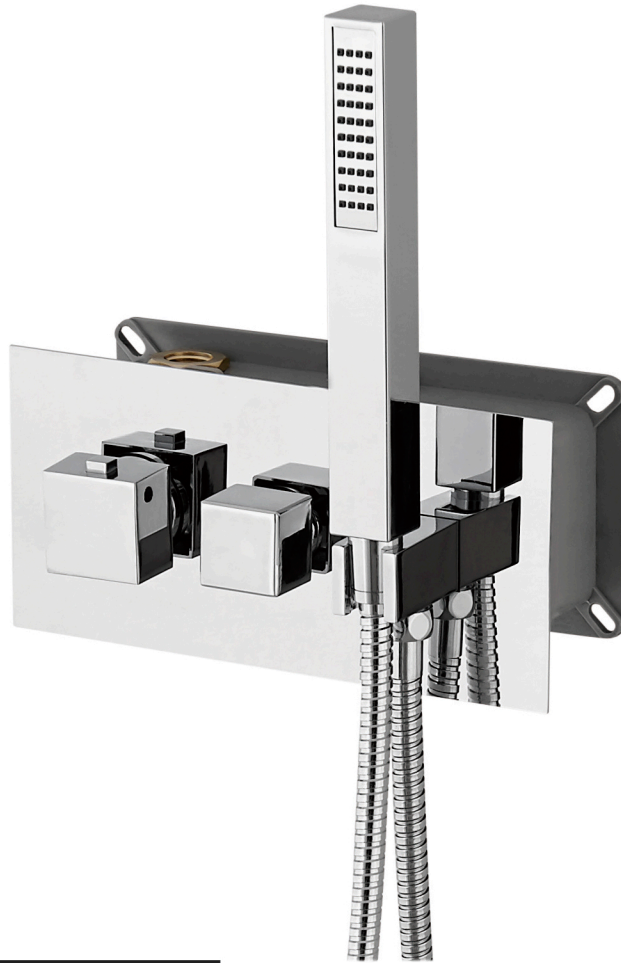

DAX-1004-SQ-CR

SHOWER VALVES SERIES

[www.daxib.com](http://www.daxib.com)

## FEATURES

- Concealed Thermostatic Mixer with 3 Functions
- Brass Body
- 304 Stainless Steel Trim Kit
- UPC Approved
- Square Hand Shower
- Square Handles

**SHOWER VALVE DAX-1004-SQ-CR**

MODEL	DAX-1004-SQ-CR
UPC APPROVED	Yes
ANSI APPROVED	No
ASME APPROVED	No
BODYSPRAYS INCLUDED	No
ROUGH-IN VALVE FLOW RATE (GPM)	4.2
HAND SHOWER INCLUDED	Yes
HAND SHOWER HOSE INCLUDED	Yes
INSTALLATION TYPE	Wall Mounted
MATERIAL OF TRIM KIT	Brass & Stainless steel 304
PRESSURE BALANCE	No
SCAL GUARD	No
SHOWER ARM REACH	No
SHOWER ARM CONNECTION SIZE	NPT 1/2"
SHOWER HEAD	No
THERMOSTATIC	Yes
WATERSENSE CERTIFIED	No
WALL ELBOW DIMENSION	NPT 1/2"
FINISH	Chrome