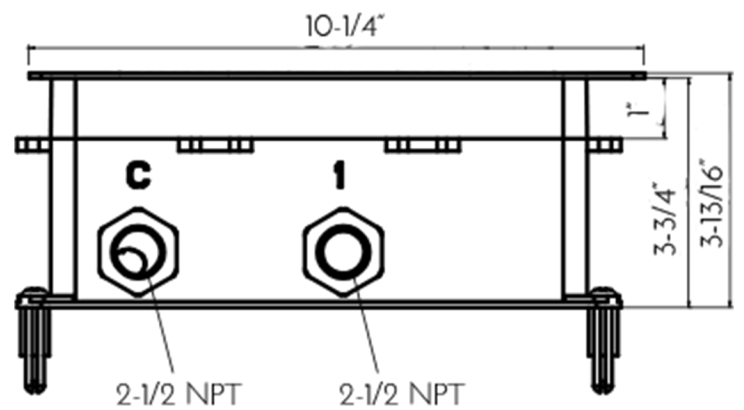

## FEATURES

- Concealed Thermostatic Mixer with 3 Functions
- Brass Body
- 304 Stainless Steel Trim Kit
- UPC Approved
- Square Hand Shower
- Square Handles

**SHOWER VALVE DAX-1004-SQ-CR**

MODEL	DAX-1004-SQ-CR
UPC APPROVED	Yes
ANSI APPROVED	No
ASME APPROVED	No
BODYSPRAYS INCLUDED	No
ROUGH-IN VALVE FLOW RATE (GPM)	4.2
HAND SHOWER INCLUDED	Yes
HAND SHOWER HOSE INCLUDED	Yes
INSTALLATION TYPE	Wall Mounted
MATERIAL OF TRIM KIT	Brass & Stainless steel 304
PRESSURE BALANCE	No
SCAL GUARD	No
SHOWER ARM REACH	No
SHOWER ARM CONNECTION SIZE	NPT 1/2"
SHOWER HEAD	No
THERMOSTATIC	Yes
WATERSENSE CERTIFIED	No
WALL ELBOW DIMENSION	NPT 1/2"
FINISH	Chrome