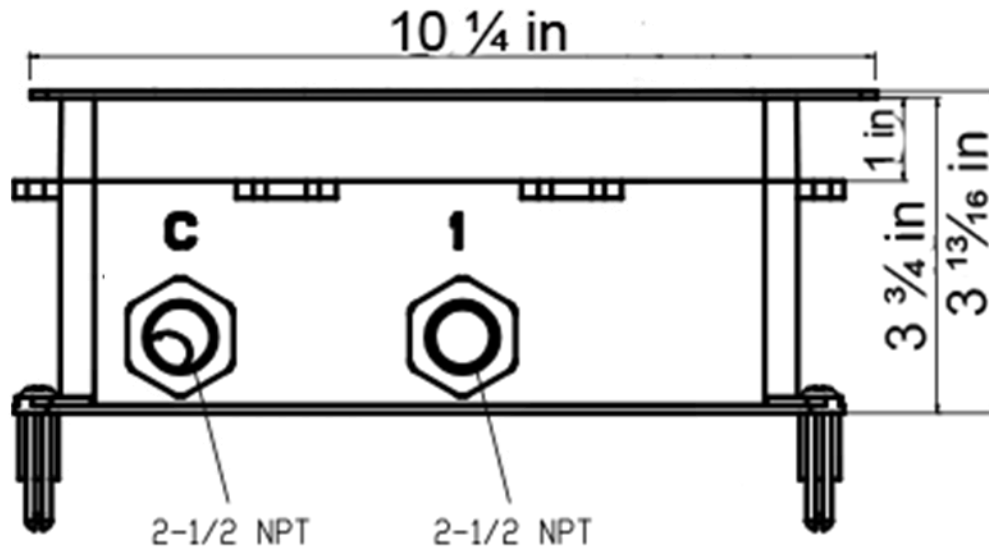

DAX-1004-CR

SHOWER VALVES **SERIES**

www.daxib.com

FEATURES

- Concealed Valve
- Thermostatic Mixer
- 2 / 3 Function Diverter
- Chrome Finish

SHOWER VALVE DAX-1004-CR

MODEL	DAX-1004-CR
UPC APPROVED	Yes
ANSI APPROVED	No
ASME APPROVED	No
BODYSPRAYS INCLUDED	No
HANDLE MATERIAL	Zinc Alloy
HAND SHOWER INCLUDED	No
HAND SHOWER HOSE INCLUDED	No
HAND SHOWER HOSE LENGTH	No
INSTALLATION TYPE	Wall Mounted
MATERIAL	Brass & Stainless Steel 304
SCALD GUARD	No
SHOWER ARM REACH	No
SHOWER HEAD	No
FINISH	Chrome