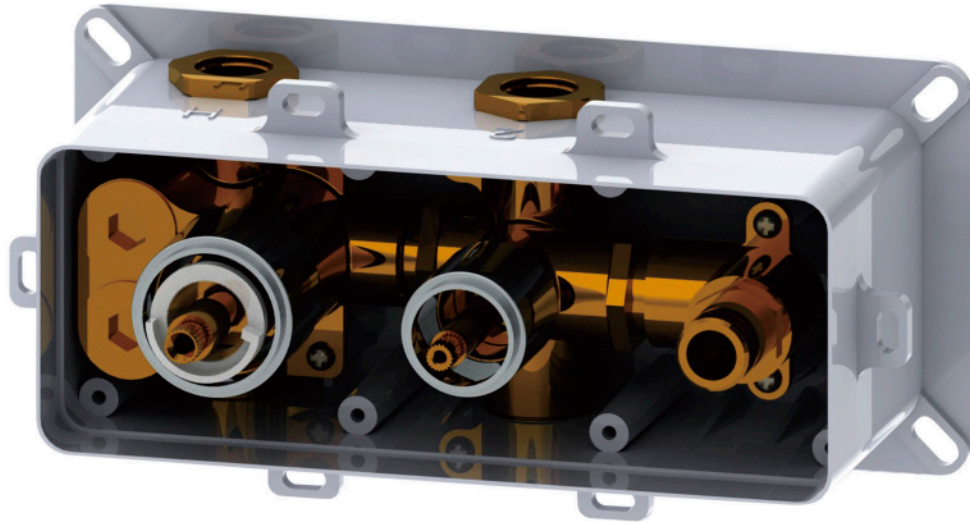

DAX-1004-CR

SHOWER VALVES **SERIES**

www.daxib.com

FEATURES

- Concealed Valve
- Thermostatic Mixer
- 2 / 3 Function Diverter
- Chrome Finish

SHOWER VALVE DAX-1004-CR

MODEL	DAX-1004-CR
UPC APPROVED	Yes
ANSI APPROVED	No
ASME APPROVED	No
BODYSPRAYS INCLUDED	No
HANDLE MATERIAL	Zinc Alloy
HAND SHOWER INCLUDED	No
HAND SHOWER HOSE INCLUDED	No
HAND SHOWER HOSE LENGTH	No
INSTALLATION TYPE	Wall Mounted
MATERIAL	Brass & Stainless Steel 304
SCALD GUARD	No
SHOWER ARM REACH	No
SHOWER HEAD	No
FINISH	Chrome