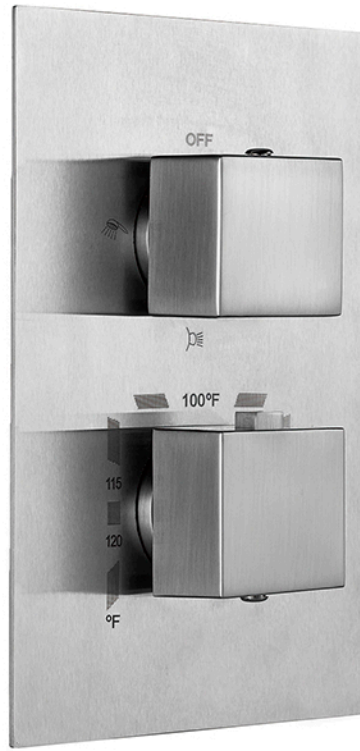

DAX-1002-03-CR

SHOWER HANDLES **SERIES**

www.daxib.com

FEATURES

- Square handles
- Square trim kit
- Chrome finish
- 304 Stainless steel material
- For Model DAX-11002-CR

01

02

SHOWER HANDLE **DAX-1002-03-CR**

MODEL	DAX-1002-03-CR
INSTALLATION TYPE	Wall Mounted
MATERIAL	Brass & Stainless Steel 304
FINISH	Chrome