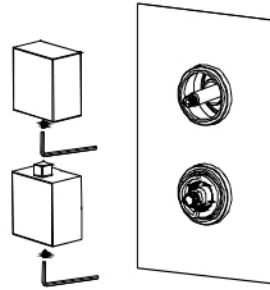

DAX-1002-03-CR

SHOWER HANDLES **SERIES**

www.daxib.com

FEATURES

- Square handles
- Square trim kit
- Chrome finish
- 304 Stainless steel material
- For Model DAX-11002-CR

01

02

SHOWER HANDLE **DAX-1002-03-CR**

MODEL	DAX-1002-03-CR
INSTALLATION TYPE	Wall Mounted
MATERIAL	Brass & Stainless Steel 304
FINISH	Chrome