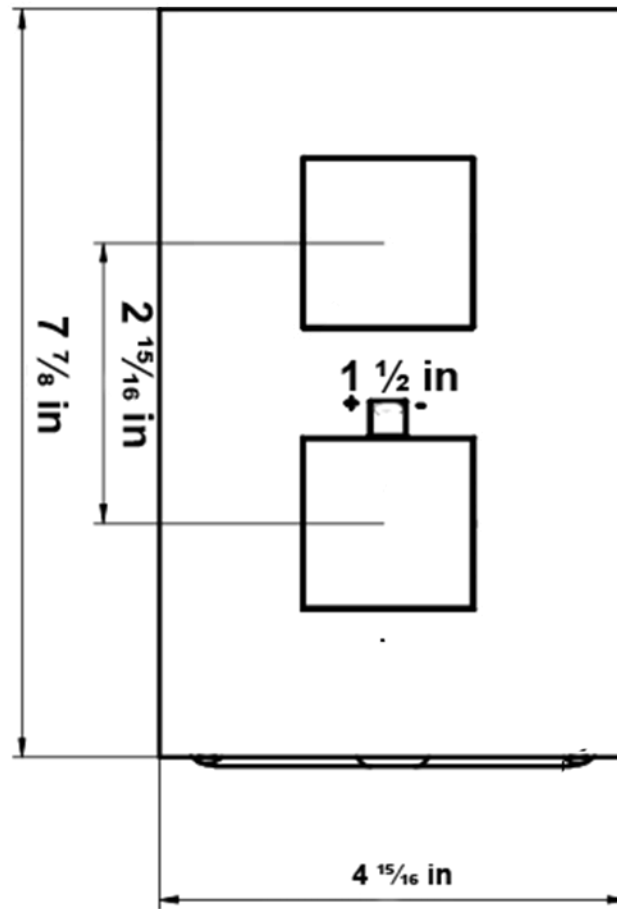

DAX-1002-03-CR

SHOWER HANDLES **SERIES**

www.daxib.com

FEATURES

- Square handles
- Square trim kit
- Chrome finish
- 304 Stainless steel material
- For Model DAX-11002-CR

01

02

SHOWER HANDLE **DAX-1002-03-CR**

MODEL	DAX-1002-03-CR
INSTALLATION TYPE	Wall Mounted
MATERIAL	Brass & Stainless Steel 304
FINISH	Chrome