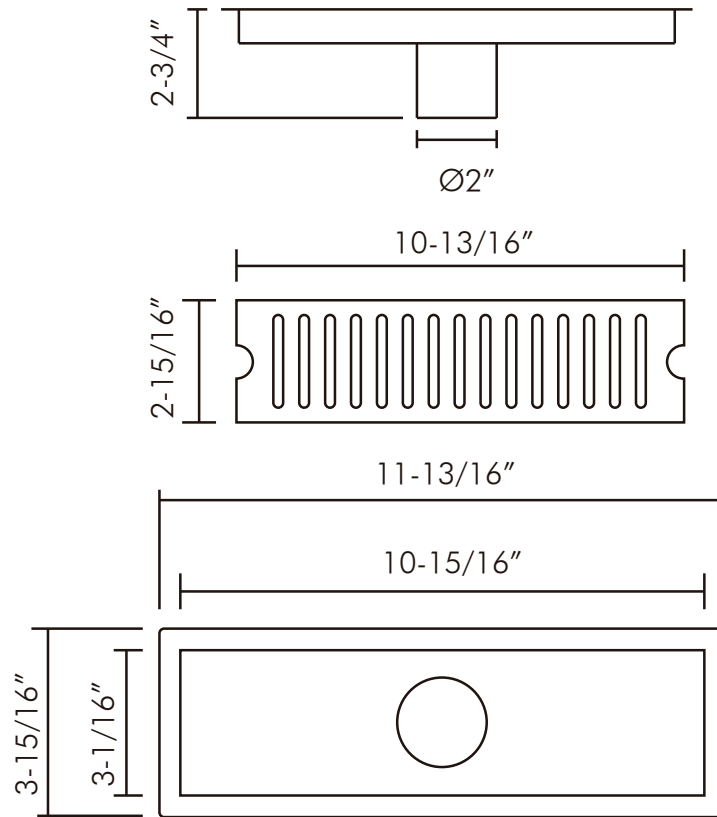

D-R103-L30

DRAIN SYSTEMS **SERIES**

FEATURES

- Stainless steel body
- Brushed stainless steel finish