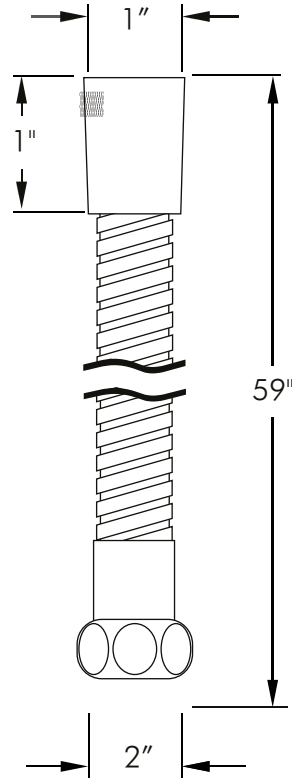

D-H34-CR

HAND SHOWER HOSES SERIES

FEATURES

- Handshower hose
- Metal body
- Standard connection
- Chrome finish