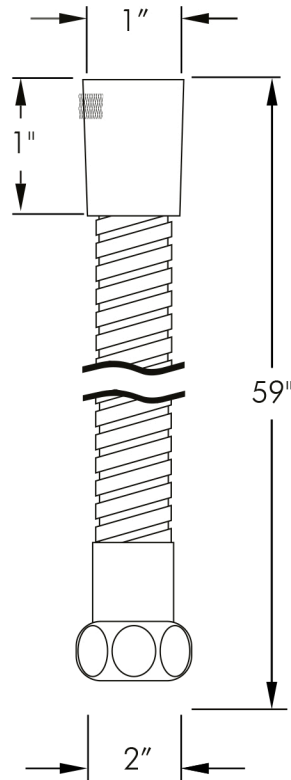

D-H34-BL

HAND SHOWER HOSES SERIES

FEATURES

- Handshower hose
- Metal body
- Standard connection
- Matte Black finish