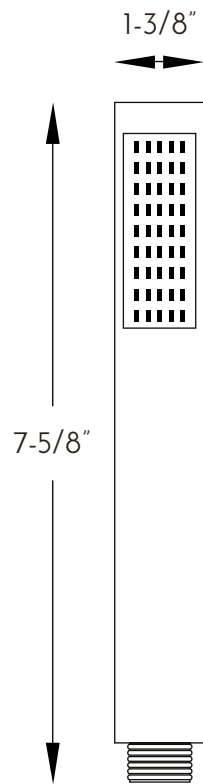

D-H19-CR

HAND SHOWERS SERIES

D-H19-CR

FEATURES

- ABS body
- Hose not included
- Chrome finish