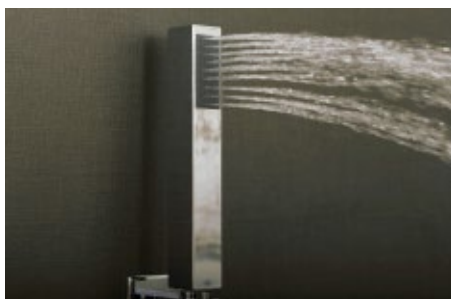

D-H19-CR

HAND SHOWERS SERIES

D-H19-CR

FEATURES

- ABS body
- Hose not included
- Chrome finish