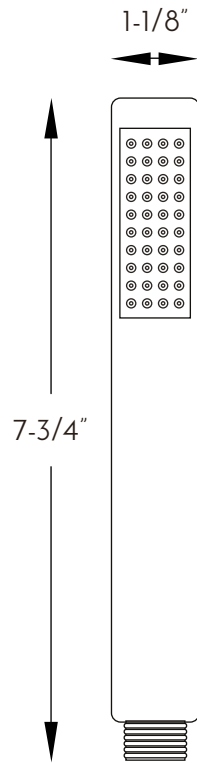

D-HO4-CR

HAND SHOWERS SERIES

D-HO4-CR

FEATURES

- ABS body
- Hose not included
- Silicone nozzles
- Chrome finish