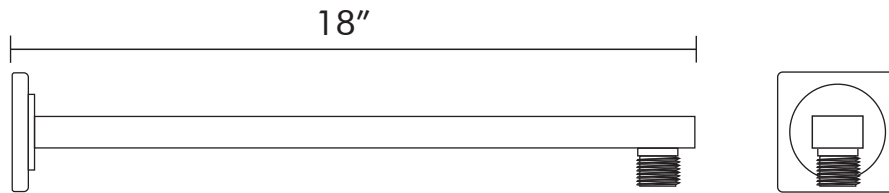

D-F20-18-CR

SHOWER ARMS SERIES

D-F20-18-CR

FEATURES

- Shower arm
- Brass body
- Chrome finish

SHOWER ARMS **D-F20-18-CR**

MODEL	D-F20-18-CR
MATERIAL	BRASS
LENGTH	18"
FINISH	CHROME
INSTALLATION TYPE	WALL MOUNTED