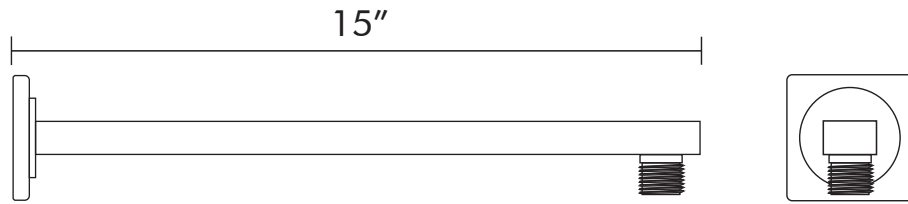

D-F20-15-CR

SHOWER ARMS SERIES

D-F20-15-CR

## FEATURES

- Shower arm
- Brass body
- Chrome finish

SHOWER ARMS **D-F20-15-CR**

MODEL	D-F20-15-CR
MATERIAL	BRASS
LENGTH	15"
FINISH	CHROME
INSTALLATION TYPE	WALL MOUNTED