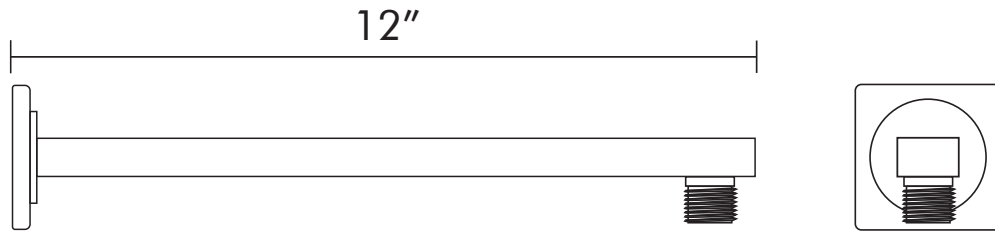

D-F20-12-BN

SHOWER ARMS **SERIES**

D-F20-12-BN

FEATURES

- Shower arm
- Brass body
- Brushed nickel finish

SHOWER ARMS **D-F20-12-BN**

MODEL	D-F20-12-BN
MATERIAL	BRASS
LENGTH	12"
FINISH	BRUSHED NICKEL
INSTALLATION TYPE	WALL MOUNTED