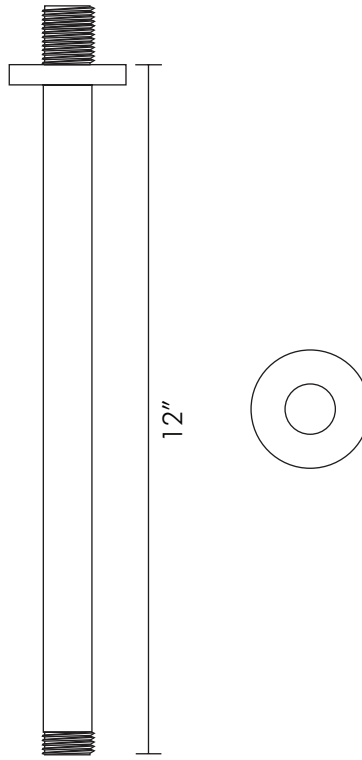

D-F18-12-CR

SHOWER ARMS SERIES

D-F18-12-CR

FEATURES

- Ceiling shower arm
- Brass body
- Chrome finish

SHOWER ARMS **D-F18-12-CR**

MODEL	D-F18-12-CR
MATERIAL	BRASS
LENGTH	12"
FINISH	CHROME
INSTALLATION TYPE	CEILING MOUNTED