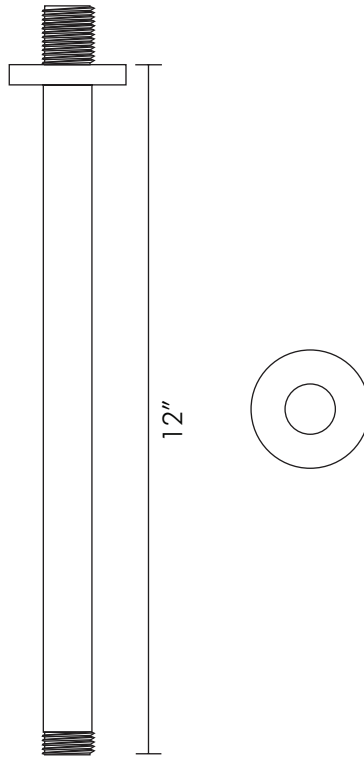

D-F18-12-BN

SHOWER ARMS **SERIES**

D-F18-12-BN

FEATURES

- Ceiling shower arm
- Brass body
- Brushed nickel finish

SHOWER ARMS **D-F18-12-BN**

MODEL	D-F18-12-BN
MATERIAL	BRASS
LENGTH	12"
FINISH	BRUSHED NICKEL
INSTALLATION TYPE	CEILING MOUNTED