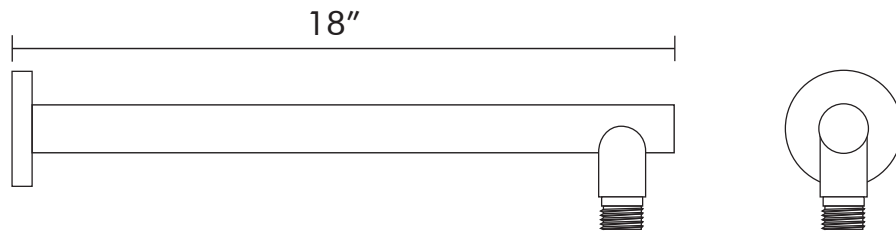

D-F04-18-CR

SHOWER ARMS SERIES

D-F04-18-CR

## FEATURES

- Shower arm
- Brass body
- Chrome finish

SHOWER ARMS **D-F04-18-CR**

MODEL	D-F04-18-CR
MATERIAL	BRASS
LENGTH	18"
FINISH	CHROME
INSTALLATION TYPE	WALL MOUNTED