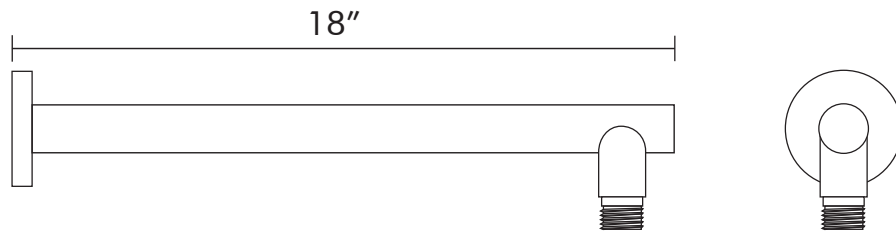

D-FO4-18-BN

SHOWER ARMS SERIES

D-FO4-18-BN

## FEATURES

- Shower arm
- Brass body
- Brushed nickel finish

SHOWER ARMS **D-F04-18-BN**

MODEL	D-F04-18-BN
MATERIAL	BRASS
LENGTH	18"
FINISH	BRUSHED NICKEL
INSTALLATION TYPE	WALL MOUNTED