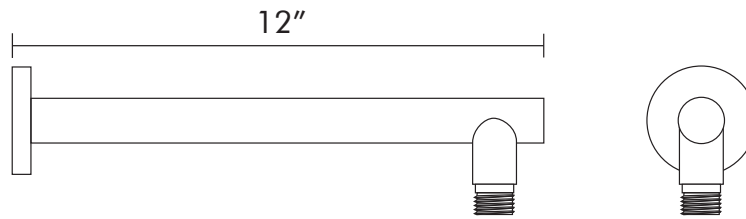

D-FO4-12-CR

SHOWER ARMS SERIES

D-FO4-12-CR

FEATURES

- Shower arm
- Brass body
- Chrome finish

SHOWER ARMS **D-F04-12-CR**

MODEL	D-F04-12-CR
MATERIAL	BRASS
LENGTH	12"
FINISH	CHROME
INSTALLATION TYPE	WALL MOUNTED