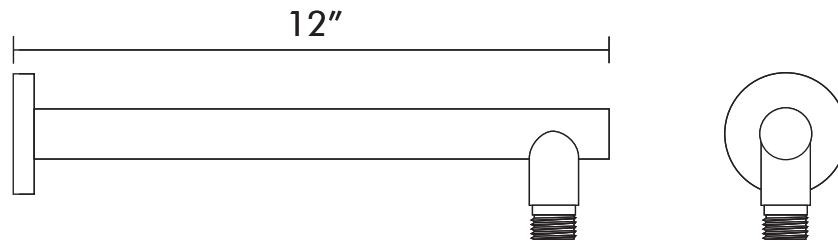

D-FO4-12-BN

SHOWER ARMS SERIES

D-FO4-12-BN

FEATURES

- Shower arm
- Brass body
- Brushed nickel finish

SHOWER ARMS **D-F04-12-BN**

MODEL	D-F04-12-BN
MATERIAL	BRASS
LENGTH	12"
FINISH	BRUSHED NICKEL
INSTALLATION TYPE	WALL MOUNTED