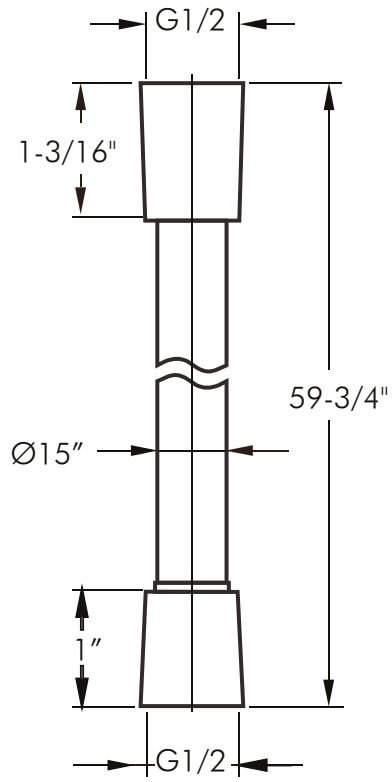

D-8861B

HAND SHOWER HOSES SERIES

## FEATURES

- Handshower hose
- Rubber body
- Standard connection
- Chrome finish