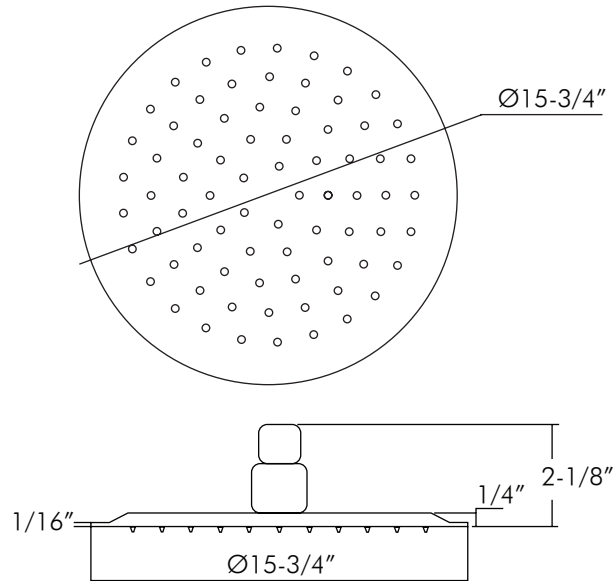

D-1240-CR

SHOWER HEADS **SERIES**

FEATURES

- Silicone Nozzles
- Stainless steel body
- Size $\text{Ø} 15\text{-}3/4\text{'}$ x D $2\text{-}1/8\text{'}$
- Shower arm not included
- Chrome finish

For parts or sale requirements
please contact our customer service department: