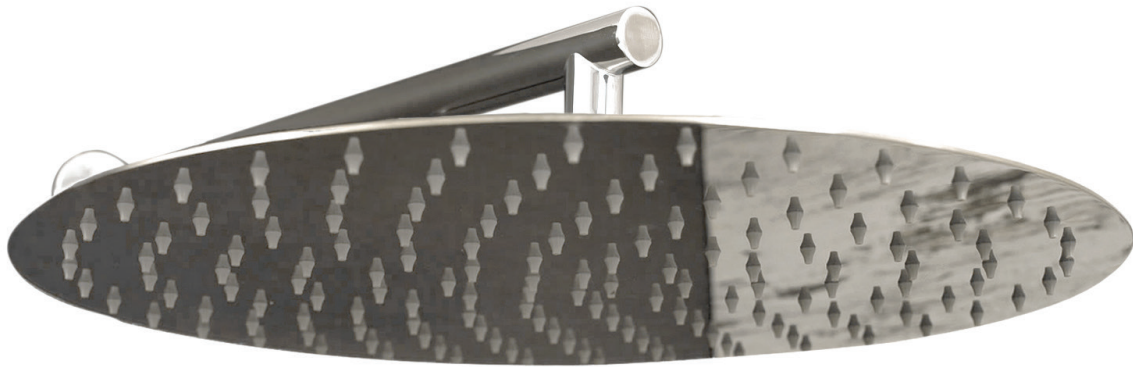

D-1240-CR

SHOWER HEADS **SERIES**

FEATURES

- Silicone Nozzles
- Stainless steel body
- Size $\text{Ø} 15\text{-}3/4\text{'}$ x D $2\text{-}1/8\text{'}$
- Shower arm not included
- Chrome finish

For parts or sale requirements
please contact our customer service department: