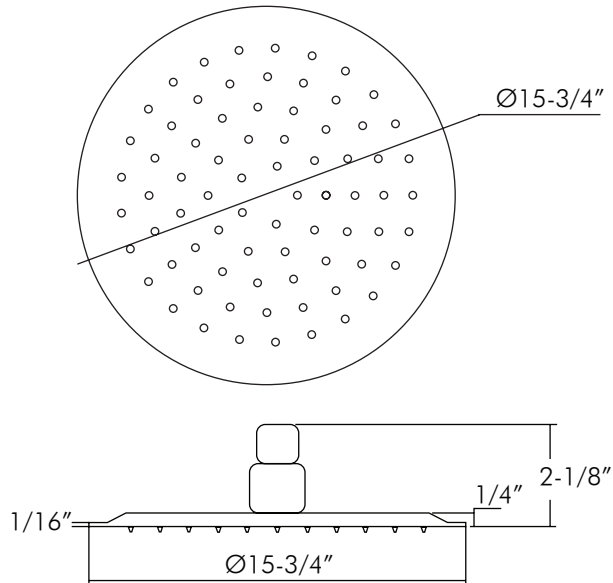

D-1240-BN

SHOWER HEADS **SERIES**

FEATURES

- Silicone Nozzles
- Stainless steel body
- Size $\text{Ø} 15\text{-}3/4\text{'}$ x D $2\text{-}1/8\text{'}$
- Shower arm not included
- Brushed nickel finish

For parts or sale requirements
please contact our customer service department: