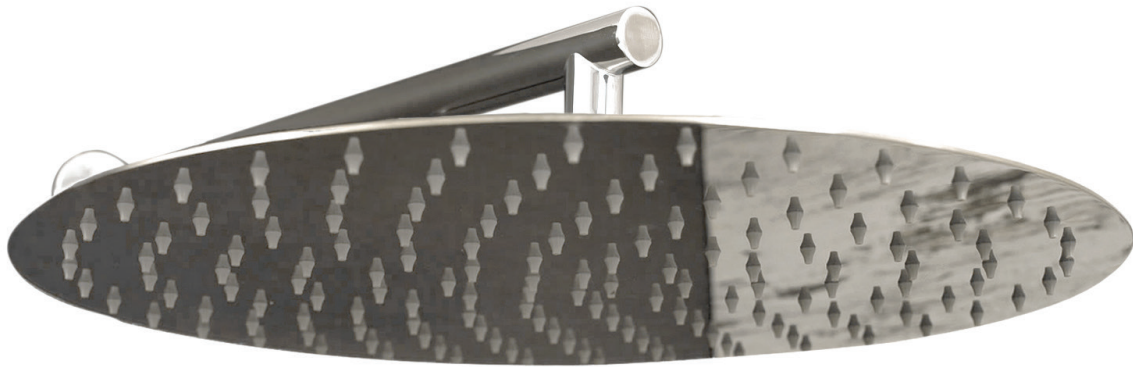

D-1240-BN

SHOWER HEADS **SERIES**

FEATURES

- Silicone Nozzles
- Stainless steel body
- Size $\text{Ø} 15\text{-}3/4\text{'}$ x D $2\text{-}1/8\text{'}$
- Shower arm not included
- Brushed nickel finish

For parts or sale requirements
please contact our customer service department: