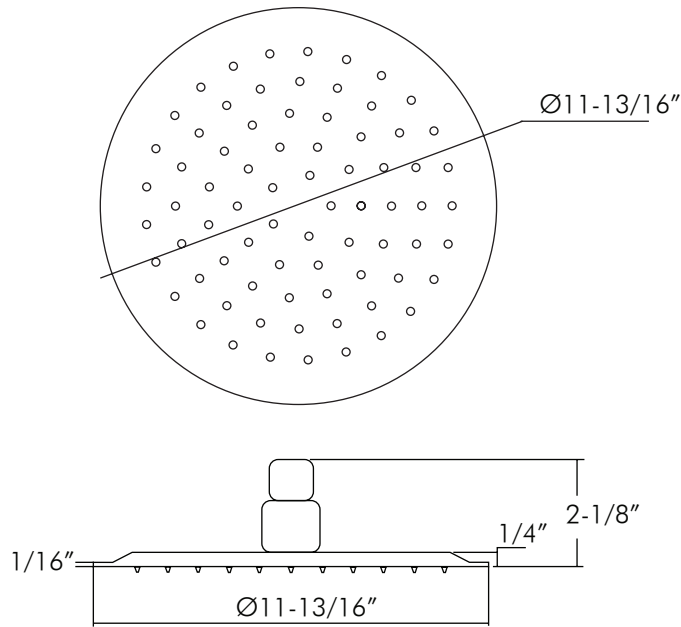

D-1230-BN

SHOWER HEADS SERIES

FEATURES

- Silicone Nozzles
- Stainless steel body
- Size $\text{Ø} 11-13/16'' \times \text{D} 2-1/8''$
- Shower arm not included
- Brushed nickel finish

For parts or sale requirements
please contact our customer service department: