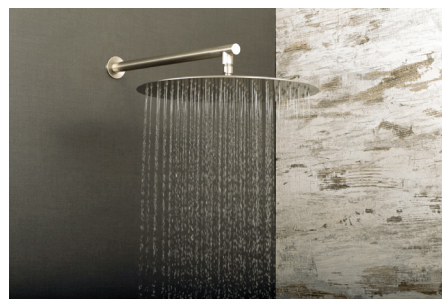

D-1230-BN

SHOWER HEADS SERIES

FEATURES

- Silicone Nozzles
- Stainless steel body
- Size $\text{Ø} 11-13/16'' \times \text{D} 2-1/8''$
- Shower arm not included
- Brushed nickel finish

For parts or sale requirements
please contact our customer service department: