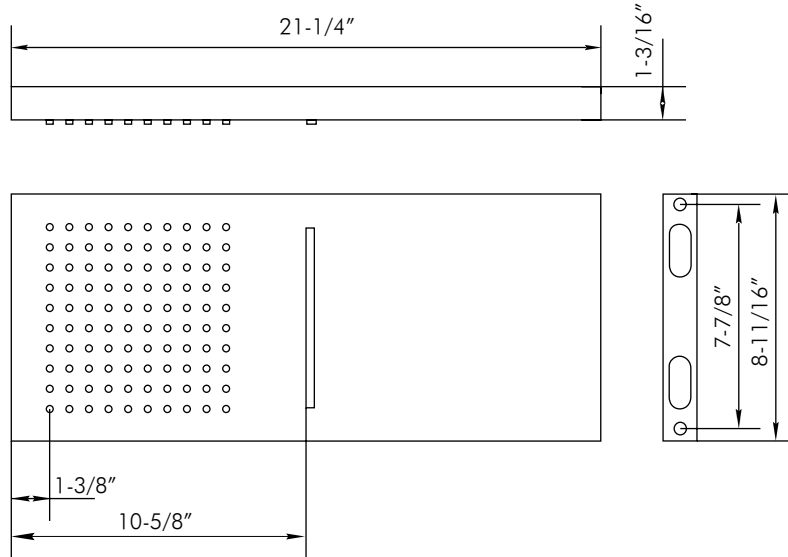

D-115422W-CR

SHOWER HEADS SERIES

## DIMENSIONS

21-1/4" x 8-11/16" x 1-3/16"