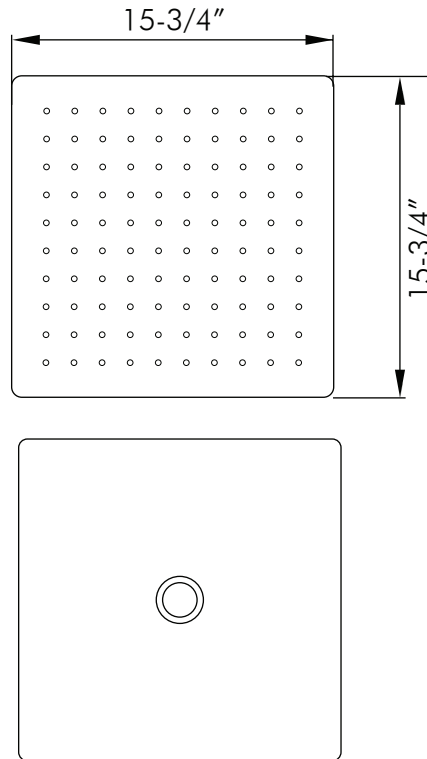

D-114040B-CR

SHOWER HEADS SERIES

FEATURES

- Silicone Nozzles
- Stainless steel body
- Ceiling mount
- Support arms are included
- Size W 15-3/4" x H 15-3/4"
- Shower arm not included
- Chrome finish

For parts or sale requirements
please contact our customer service department: