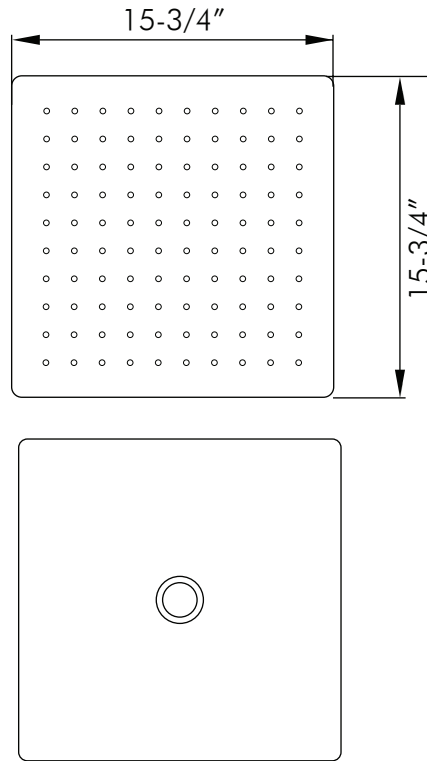

D-114040B-BN

SHOWER HEADS **SERIES**

FEATURES

- Silicone Nozzles
- Stainless steel body
- Ceiling mount
- Support arms are included
- Size W 15-3/4" x H 15-3/4"
- Shower arm not included
- Brushed nickel finish