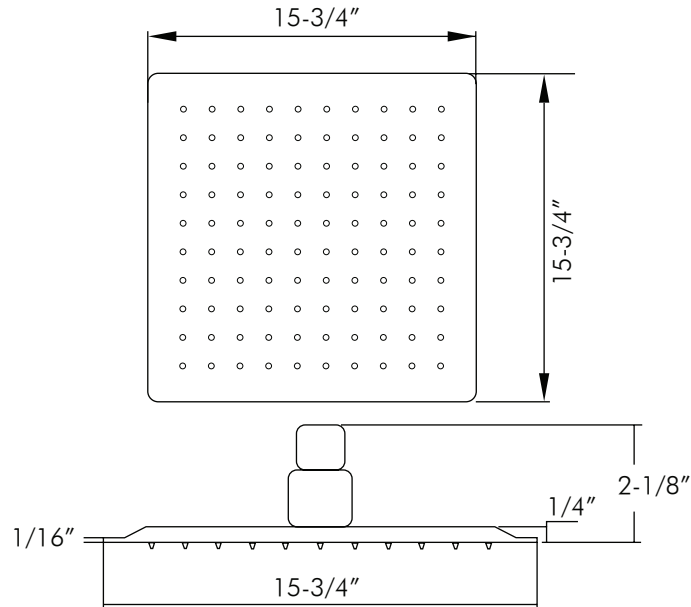

D-114040-BN

SHOWER HEADS SERIES

FEATURES

- Silicone Nozzles
- Stainless steel body
- Size W 15-3/4" x H 15-3/4" x D 2-1/8"
- Shower arm not included
- Brushed nickel finish

For parts or sale requirements
please contact our customer service department: