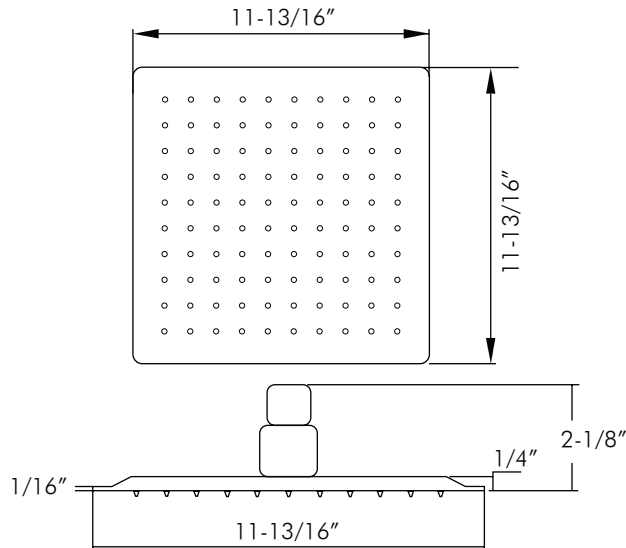

D-113030B-BN

SHOWER HEADS **SERIES**

## FEATURES

- Silicone Nozzles
- Stainless steel body
- Size W 11-13/16" x H 11-13/16" x D 2-1/8"
- Shower arm not included
- Brushed nickel finish

For parts or sale requirements please contact our customer service department: