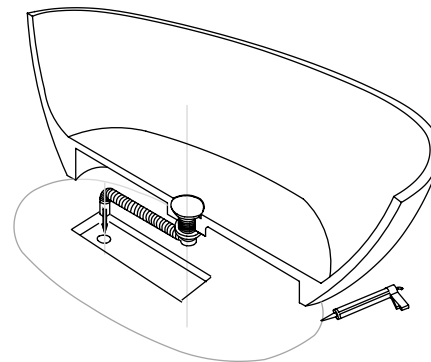

BT-8089

BATHTUBS SERIES

FEATURES

- Freestanding installation
- Acrylic material
- White gloss finish
- Off center drain
- Overflow
- Overflow drain included
- Pop up drain Included
- Size W $66-15/16"$ x H $35-1/16"$ x D $31-1/2"$

BATHTUB BT-8089

MODEL	BT-8089
ACCEPTS DECK MOUNT FAUCET	NO
HEIGHT	35-1/16"
DEPTH	31-1/2"
WIDTH	66-15/16"
MAXIMUM CAPACITY (GALLONS)	79.25
DRAIN INCLUDED	YES
DRAIN PLACEMENT	Off center
FAUCET INCLUDED	NO
INSTALLATION TYPE	Freestanding
MATERIAL	Acrylic
TUB SHAPE	Oval
COLOR	White gloss
OVERFLOW	YES
SLIP RESISTANT	NO
PRODUCT WEIGHT	N.W 99.20 LBS. / G.W. 125.66 LBS.

01

Designation of drain location

02

Install the drain and plumbing pipe and fixing of pop-up part

03

Align the drain to the expansion joint, apply silicone to between of them

04

Locate bathtub to the fixing place