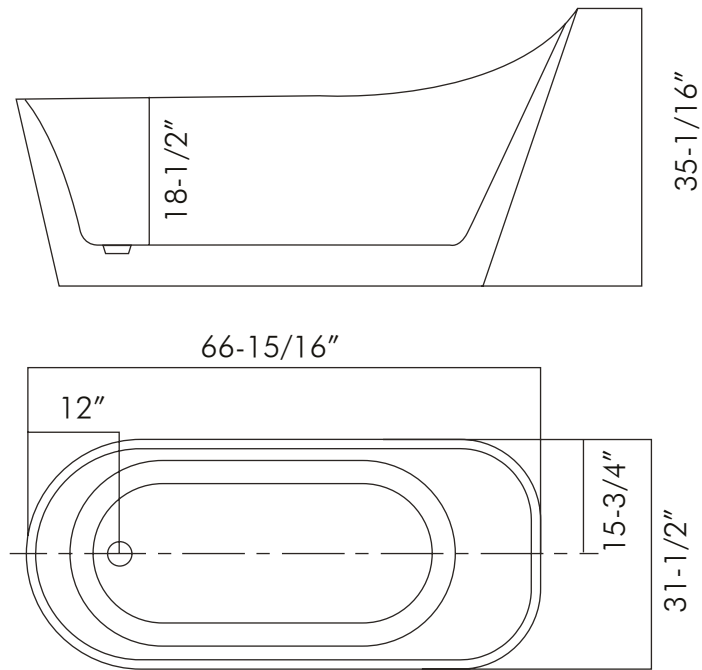

BT-8089

BATHTUBS SERIES

FEATURES

- Freestanding installation
- Acrylic material
- White gloss finish
- Off center drain
- Overflow
- Overflow drain included
- Pop up drain Included
- Size W $66-15/16"$ x H $35-1/16"$ x D $31-1/2"$

BATHTUB BT-8089

MODEL	BT-8089
ACCEPTS DECK MOUNT FAUCET	NO
HEIGHT	35-1/16"
DEPTH	31-1/2"
WIDTH	66-15/16"
MAXIMUM CAPACITY (GALLONS)	79.25
DRAIN INCLUDED	YES
DRAIN PLACEMENT	Off center
FAUCET INCLUDED	NO
INSTALLATION TYPE	Freestanding
MATERIAL	Acrylic
TUB SHAPE	Oval
COLOR	White gloss
OVERFLOW	YES
SLIP RESISTANT	NO
PRODUCT WEIGHT	N.W 99.20 LBS. / G.W. 125.66 LBS.

01

Designation of drain location

02

Install the drain and plumbing pipe and fixing of pop-up part

03

Align the drain to the expansion joint, apply silicone to between of them

04

Locate bathtub to the fixing place