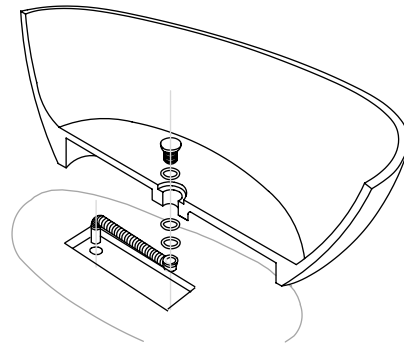

BT-8089

BATHTUBS SERIES

FEATURES

- Freestanding installation
- Acrylic material
- White gloss finish
- Off center drain
- Overflow
- Overflow drain included
- Pop up drain Included
- Size W $66-15/16"$ x H $35-1/16"$ x D $31-1/2"$

BATHTUB BT-8089

MODEL	BT-8089
ACCEPTS DECK MOUNT FAUCET	NO
HEIGHT	35-1/16"
DEPTH	31-1/2"
WIDTH	66-15/16"
MAXIMUM CAPACITY (GALLONS)	79.25
DRAIN INCLUDED	YES
DRAIN PLACEMENT	Off center
FAUCET INCLUDED	NO
INSTALLATION TYPE	Freestanding
MATERIAL	Acrylic
TUB SHAPE	Oval
COLOR	White gloss
OVERFLOW	YES
SLIP RESISTANT	NO
PRODUCT WEIGHT	N.W 99.20 LBS. / G.W. 125.66 LBS.

01

Designation of drain location

02

Install the drain and plumbing pipe and fixing of pop-up part

03

Align the drain to the expansion joint, apply silicone to between of them

04

Locate bathtub to the fixing place