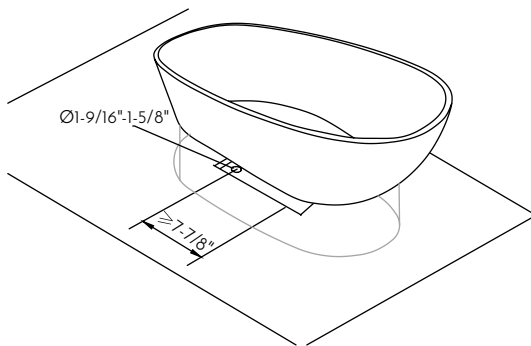

BT-8089

BATHTUBS SERIES

FEATURES

- Freestanding installation
- Acrylic material
- White gloss finish
- Off center drain
- Overflow
- Overflow drain included
- Pop up drain Included
- Size W $66-15/16"$ x H $35-1/16"$ x D $31-1/2"$

BATHTUB BT-8089

MODEL	BT-8089
ACCEPTS DECK MOUNT FAUCET	NO
HEIGHT	35-1/16"
DEPTH	31-1/2"
WIDTH	66-15/16"
MAXIMUM CAPACITY (GALLONS)	79.25
DRAIN INCLUDED	YES
DRAIN PLACEMENT	Off center
FAUCET INCLUDED	NO
INSTALLATION TYPE	Freestanding
MATERIAL	Acrylic
TUB SHAPE	Oval
COLOR	White gloss
OVERFLOW	YES
SLIP RESISTANT	NO
PRODUCT WEIGHT	N.W 99.20 LBS. / G.W. 125.66 LBS.

01

Designation of drain location

02

Install the drain and plumbing pipe and fixing of pop-up part

03

Align the drain to the expansion joint, apply silicone to between of them

04

Locate bathtub to the fixing place