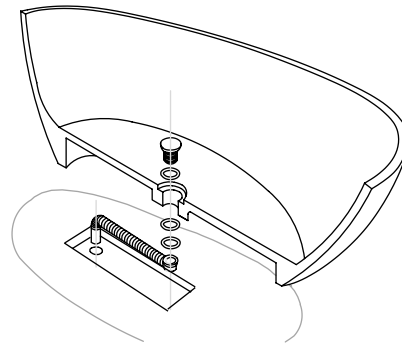

## FEATURES

- Freestanding installation
- Acrylic material
- White gloss finish
- Off center drain
- Overflow
- Overflow drain included
- Pop up drain Included
- Size W 59-1/16" x H 22-13/16" x D 27-9/16"

**BATHTUB BT-8062**

MODEL	BT-8062
ACCEPTS DECK MOUNT FAUCET	NO
HEIGHT	22-13/16"
DEPTH	27-9/16"
WIDTH	59-1/16"
MAXIMUM CAPACITY (GALLONS)	59.7
DRAIN INCLUDED	YES
DRAIN PLACEMENT	Off center
FAUCET INCLUDED	NO
INSTALLATION TYPE	Freestanding
MATERIAL	Acrylic
TUB SHAPE	Oval
COLOR	White gloss
OVERFLOW	YES
SLIP RESISTANT	NO
PRODUCT WEIGHT	N.W 83.77 LBS. / G.W. 105.82 LBS.

01

Designation of drain location

02

Install the drain and plumbing pipe and fixing of pop-up part

03

Align the drain to the expansion joint, apply silicone to between of them

04

Locate bathtub to the fixing place