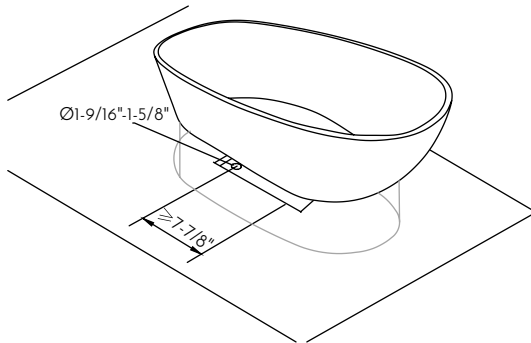

## FEATURES

- Freestanding installation
- Acrylic material
- White gloss finish
- Off center drain
- Overflow
- Overflow drain included
- Pop up drain Included
- Size W 59-1/16" x H 22-13/16" x D 27-9/16"

**BATHTUB BT-8062**

MODEL	BT-8062
ACCEPTS DECK MOUNT FAUCET	NO
HEIGHT	22-13/16"
DEPTH	27-9/16"
WIDTH	59-1/16"
MAXIMUM CAPACITY (GALLONS)	59.7
DRAIN INCLUDED	YES
DRAIN PLACEMENT	Off center
FAUCET INCLUDED	NO
INSTALLATION TYPE	Freestanding
MATERIAL	Acrylic
TUB SHAPE	Oval
COLOR	White gloss
OVERFLOW	YES
SLIP RESISTANT	NO
PRODUCT WEIGHT	N.W 83.77 LBS. / G.W. 105.82 LBS.

01

Designation of drain location

02

Install the drain and plumbing pipe and fixing of pop-up part

03

Align the drain to the expansion joint, apply silicone to between of them

04

Locate bathtub to the fixing place