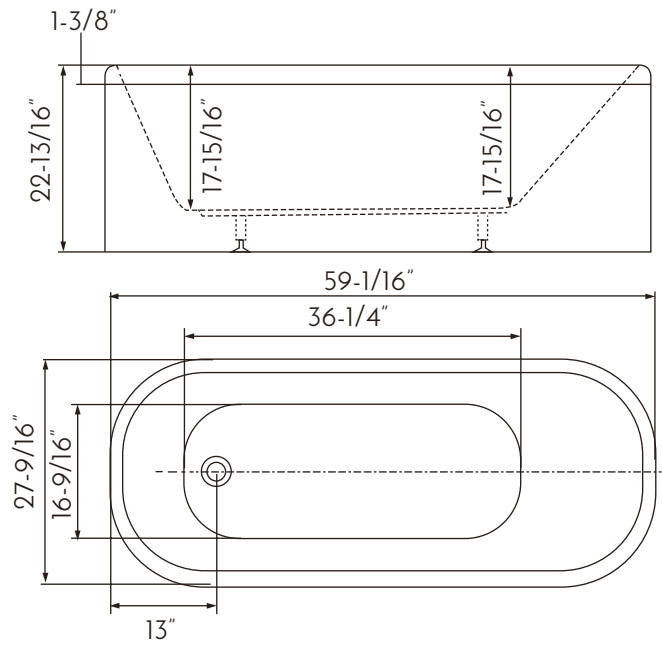

## FEATURES

- Freestanding installation
- Acrylic material
- White gloss finish
- Off center drain
- Overflow
- Overflow drain included
- Pop up drain Included
- Size W 59-1/16" x H 22-13/16" x D 27-9/16"

**BATHTUB BT-8062**

MODEL	BT-8062
ACCEPTS DECK MOUNT FAUCET	NO
HEIGHT	22-13/16"
DEPTH	27-9/16"
WIDTH	59-1/16"
MAXIMUM CAPACITY (GALLONS)	59.7
DRAIN INCLUDED	YES
DRAIN PLACEMENT	Off center
FAUCET INCLUDED	NO
INSTALLATION TYPE	Freestanding
MATERIAL	Acrylic
TUB SHAPE	Oval
COLOR	White gloss
OVERFLOW	YES
SLIP RESISTANT	NO
PRODUCT WEIGHT	N.W 83.77 LBS. / G.W. 105.82 LBS.

01

Designation of drain location

02

Install the drain and plumbing pipe and fixing of pop-up part

03

Align the drain to the expansion joint, apply silicone to between of them

04

Locate bathtub to the fixing place