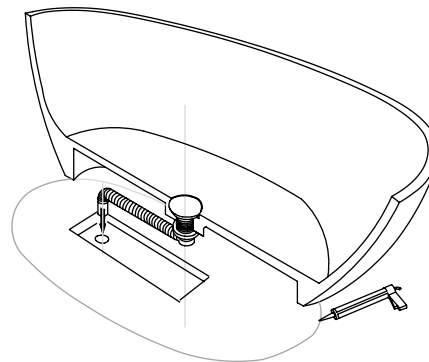

## FEATURES

- Freestanding installation
- Acrylic material
- White gloss finish
- Off center drain
- Overflow
- Overflow drain included
- Pop up drain Included
- Size W 59-1/16" x H 22-13/16" x D 27-9/16"

**BATHTUB BT-8062**

MODEL	BT-8062
ACCEPTS DECK MOUNT FAUCET	NO
HEIGHT	22-13/16"
DEPTH	27-9/16"
WIDTH	59-1/16"
MAXIMUM CAPACITY (GALLONS)	59.7
DRAIN INCLUDED	YES
DRAIN PLACEMENT	Off center
FAUCET INCLUDED	NO
INSTALLATION TYPE	Freestanding
MATERIAL	Acrylic
TUB SHAPE	Oval
COLOR	White gloss
OVERFLOW	YES
SLIP RESISTANT	NO
PRODUCT WEIGHT	N.W 83.77 LBS. / G.W. 105.82 LBS.

01

Designation of drain location

02

Install the drain and plumbing pipe and fixing of pop-up part

03

Align the drain to the expansion joint, apply silicone to between of them

04

Locate bathtub to the fixing place