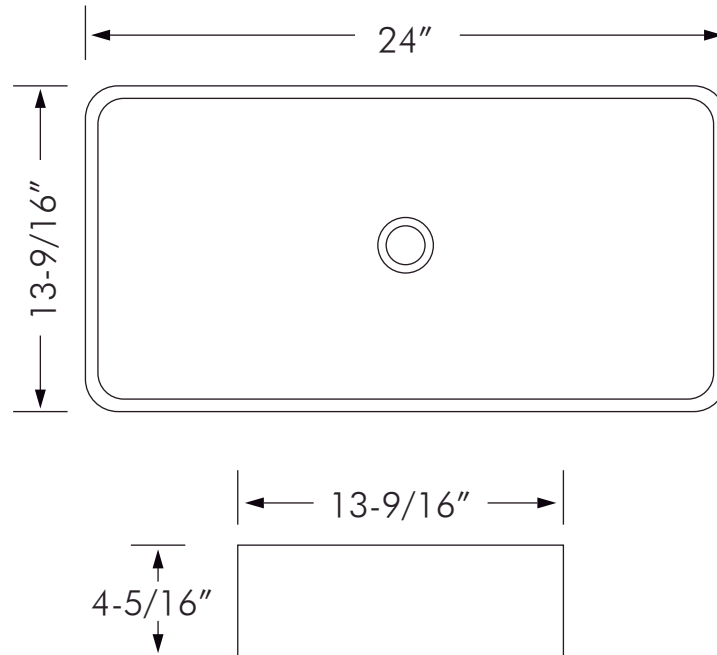

BSN-CL1320

CERAMIC VESSEL SINKS **SERIES**

## FEATURES

---

- Ceramic material
- White gloss finish
- Pop up drain not included (available)
- Vessel installation
- Size W 24" x H 13-9/16" x D 4-5/16"