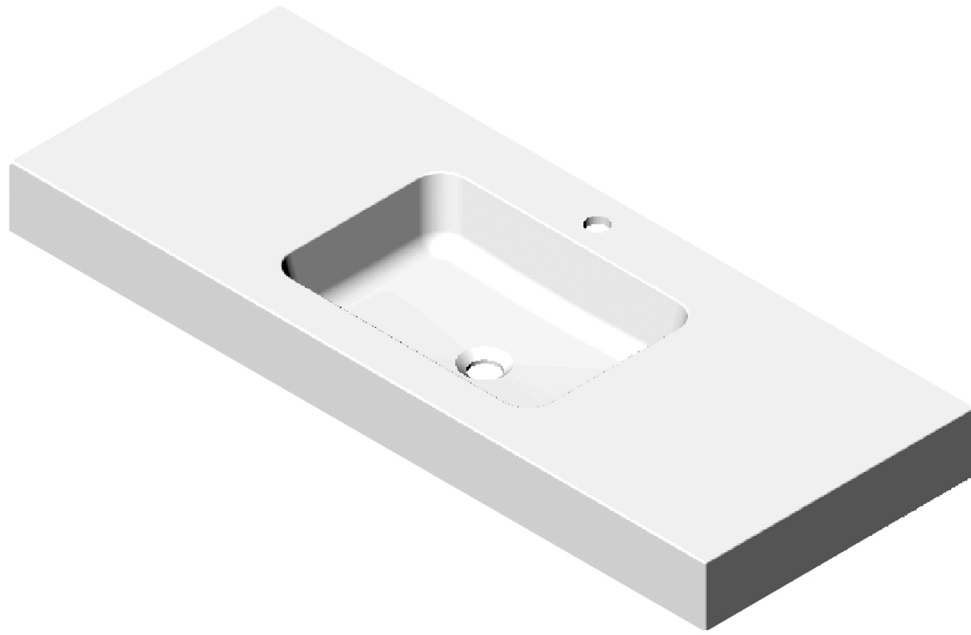

BSN-90048-M

BATHROOM SINKS **SERIES**

FEATURES

- Solid Surface
- Matte finish
- Single Bowl
- Size: 47-3/8" x 18-5/16" x 3-15/16"