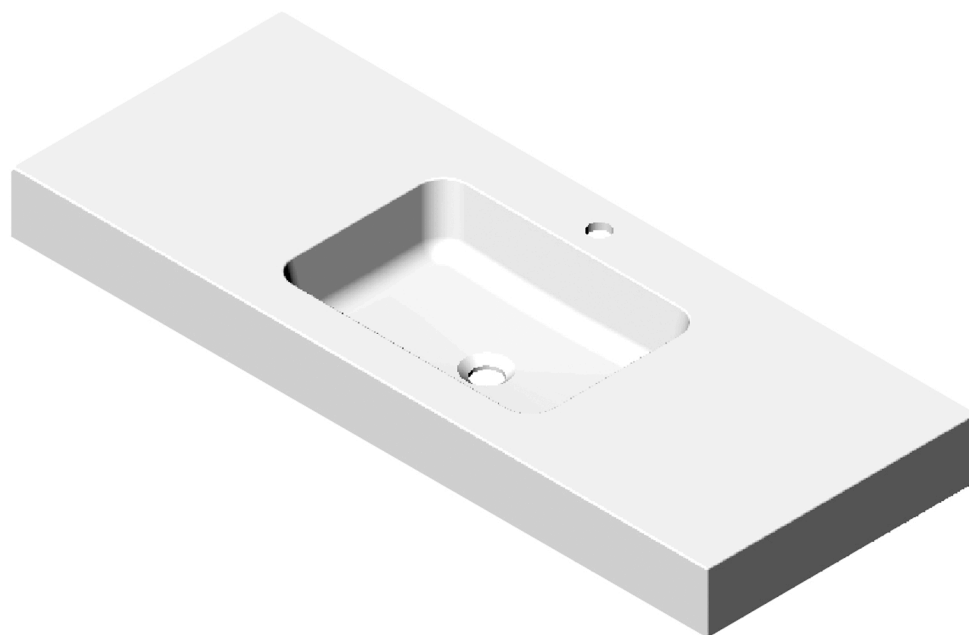

BSN-90048-G

BATHROOM SINKS **SERIES**

FEATURES

- Solid Surface
- Gloss finish
- Single Bowl
- Size: 47-3/8" x 18-5/16" x 3-15/16"