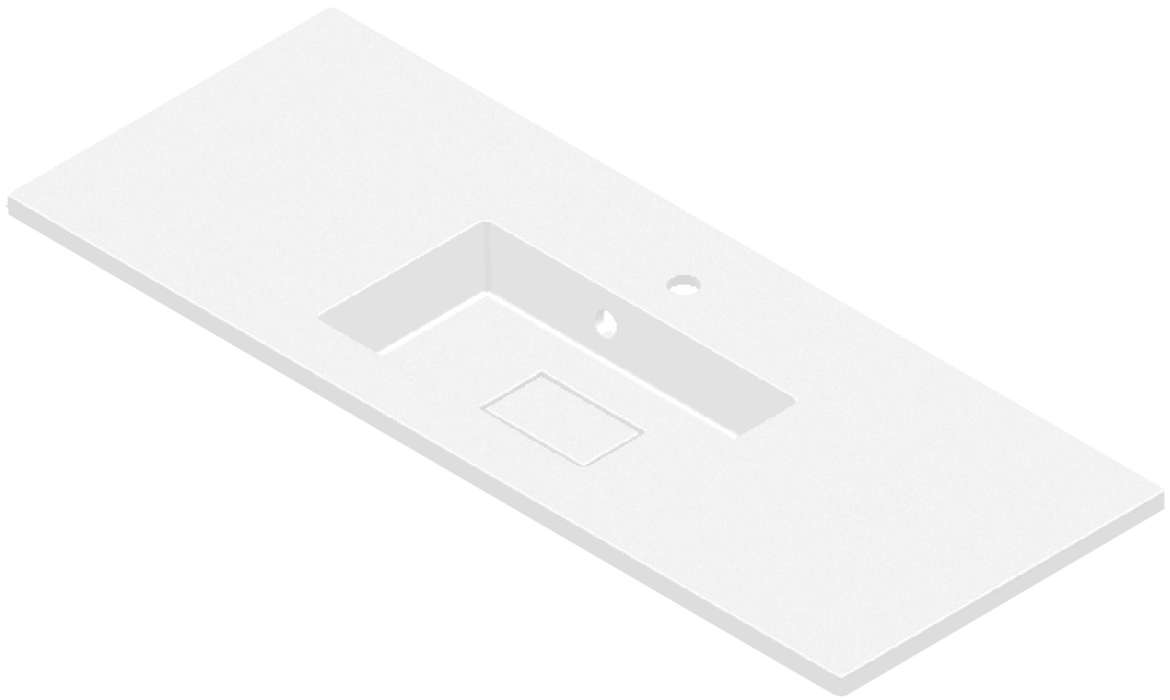

BSN-80048-M

BATHROOM SINKS **SERIES**

FEATURES

- Solid Surface
- Matte finish
- Overflow
- Single Bowl
- Size: 47-1/4" x 18-5/16" x 9/16"