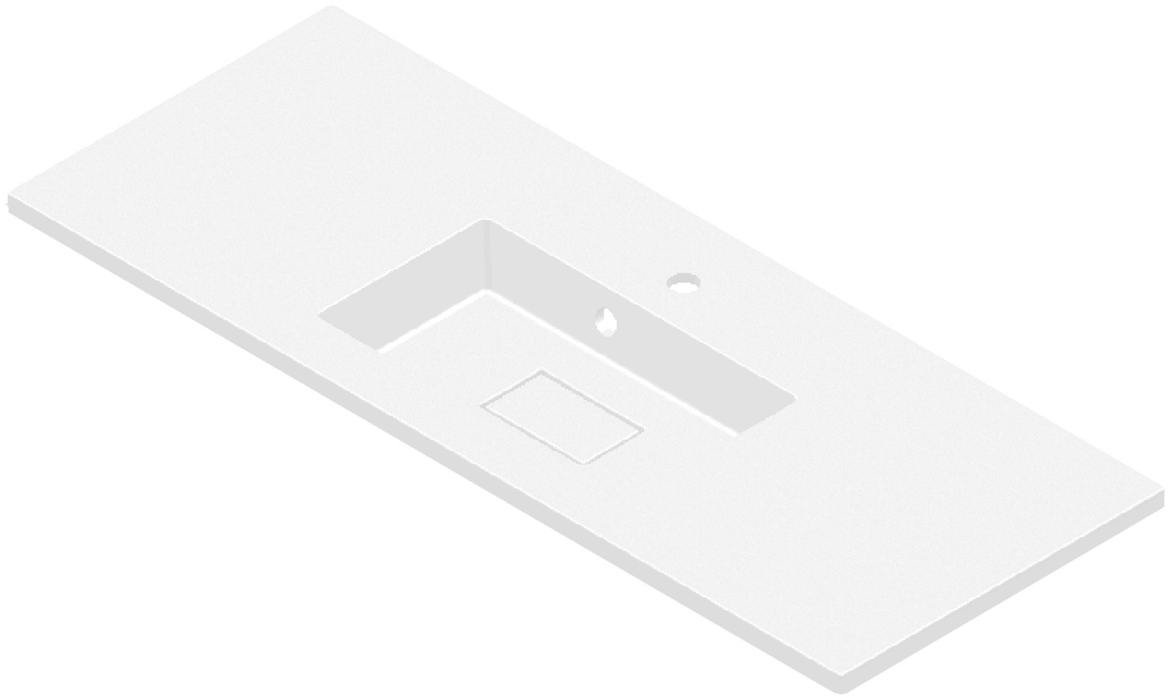

BSN-80048-G

BATHROOM SINKS **SERIES**

FEATURES

- Solid Surface
- Gloss finish
- Overflow
- Single Bowl
- Size: 47-1/4" x 18-5/16" x 9/16"