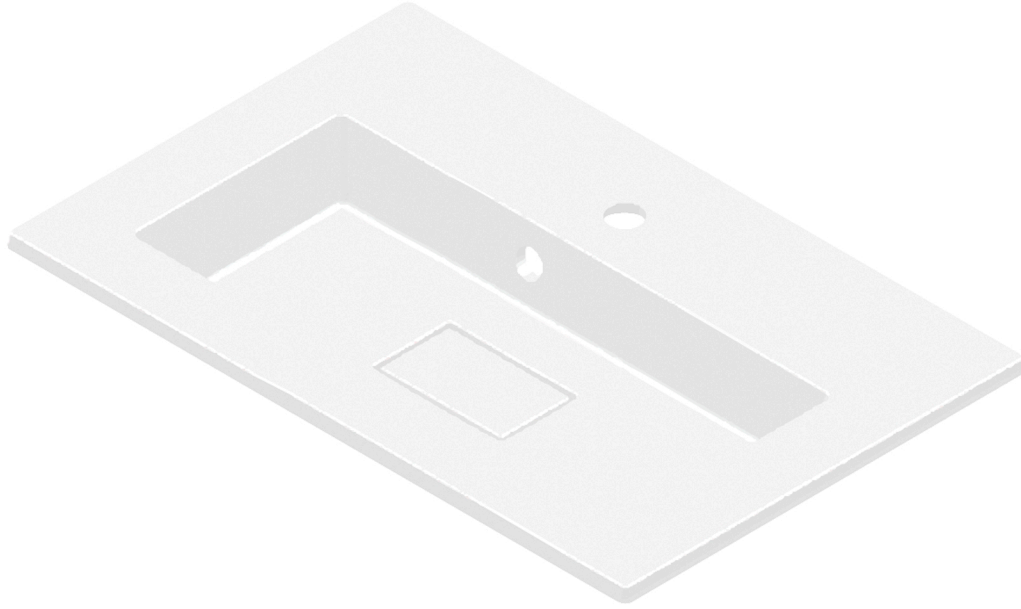

BSN-80036-M

BATHROOM SINKS **SERIES**

FEATURES

- Solid Surface
- Matte finish
- Overflow
- Single Bowl
- Size: 35-7/16" x 18-5/16" x 9/16"

35-7/16" 18-5/16"