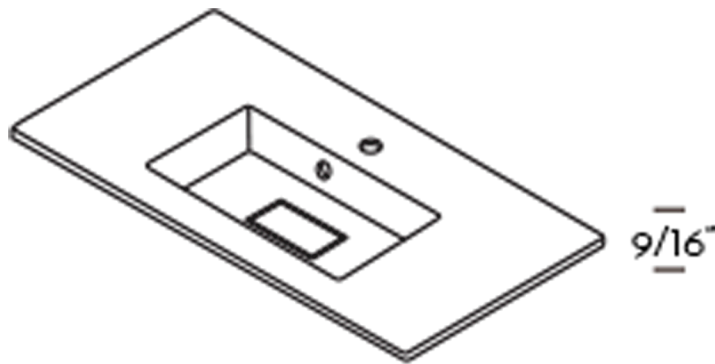

BSN-80036-M

BATHROOM SINKS **SERIES**

FEATURES

- Solid Surface
- Matte finish
- Overflow
- Single Bowl
- Size: 35-7/16" x 18-5/16" x 9/16"

35-7/16" 18-5/16"