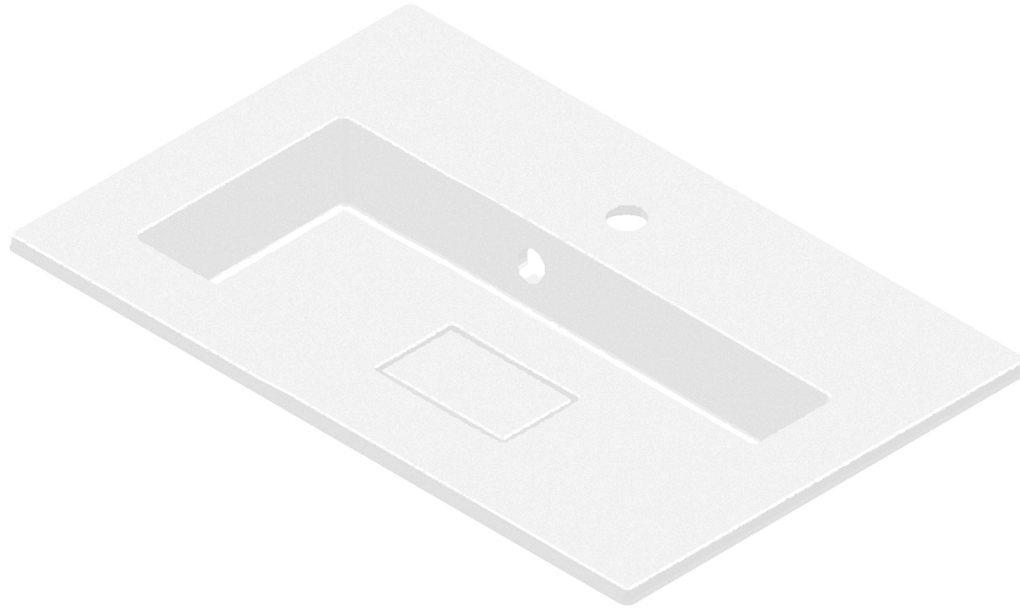

BSN-80036-G

BATHROOM SINKS **SERIES**

FEATURES

- Solid Surface
- Gloss finish
- Overflow
- Single Bowl
- Size: 35-7/16" x 18-5/16" x 9/16"