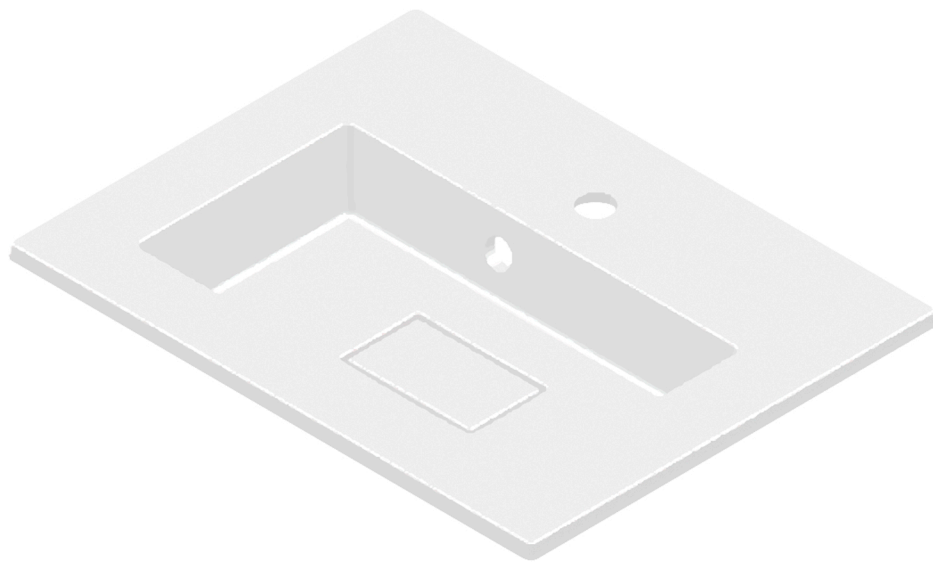

BSN-80024-M

BATHROOM SINKS **SERIES**

FEATURES

- Solid Surface
- Matte finish
- Overflow
- Single Bowl
- Size: 23-5/8" x 18-5/16" x 9/16"