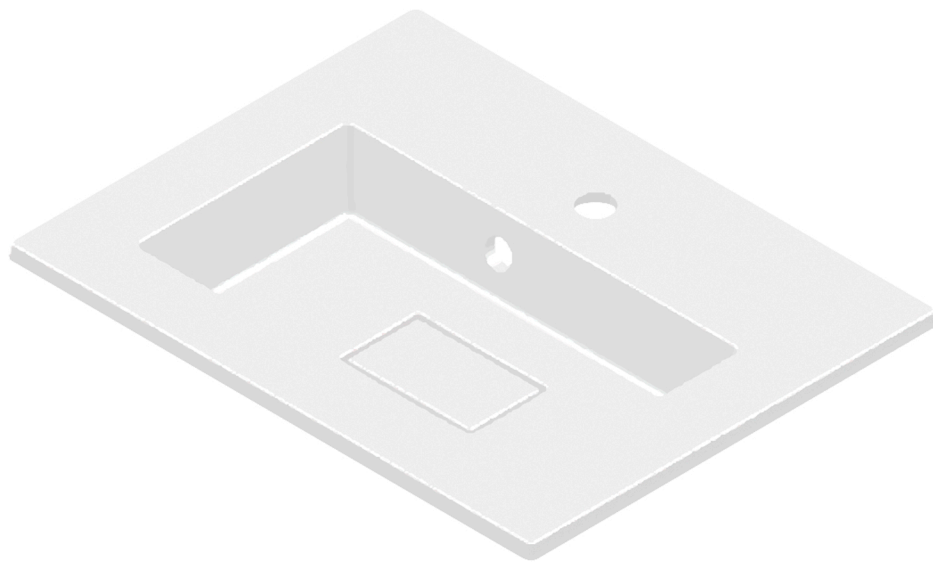

BSN-80024-G

BATHROOM SINKS **SERIES**

FEATURES

- Solid Surface
- Gloss finish
- Overflow
- Single Bowl
- Size: 23-5/8" x 18-5/16" x 9/16"