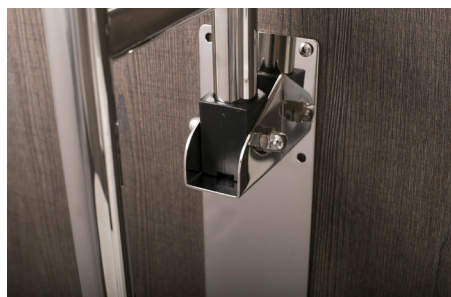

2900217

GRAB BARS **SERIES**
BY COSMIC

BY
COSMIC

www.daxib.com

MEASUREMENTS

DIMENSIONS

3-15/16" x 11-13/16" x 29-1/2"

INSTALLATION GUIDE