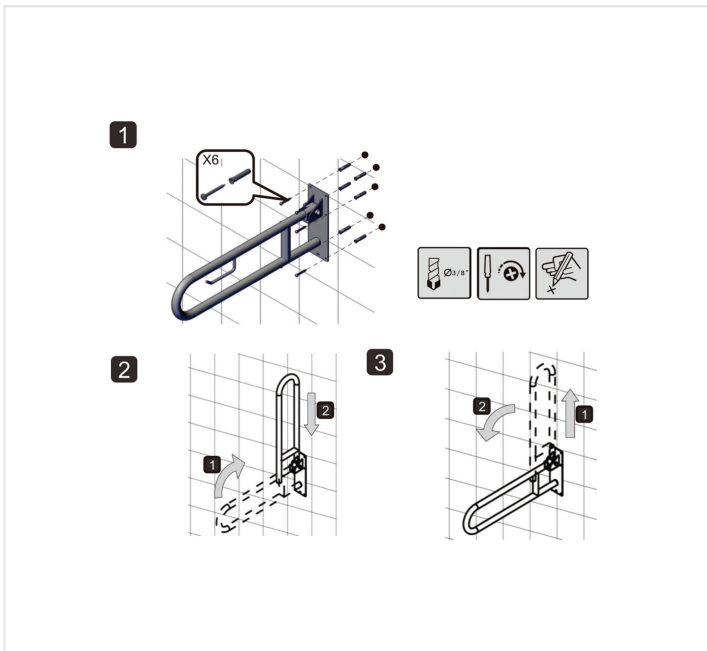

2900217

GRAB BARS **SERIES**
BY COSMIC

BY
COSMIC

www.daxib.com

MEASUREMENTS

DIMENSIONS

3-15/16" x 11-13/16" x 29-1/2"

INSTALLATION GUIDE