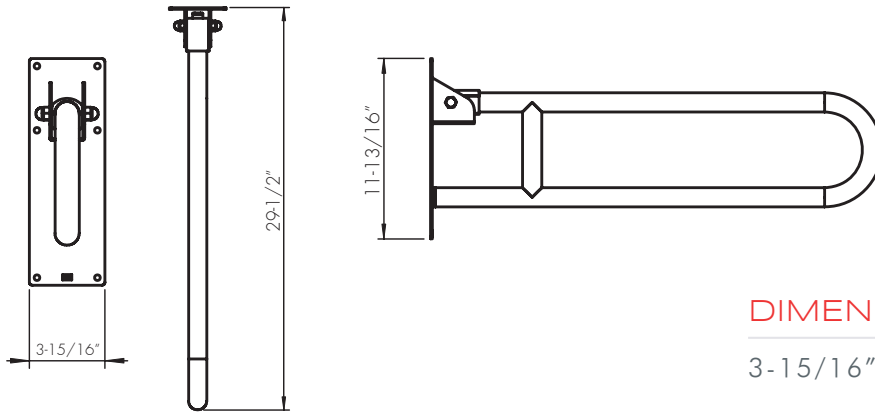

2900217

GRAB BARS **SERIES**
BY COSMIC

BY
COSMIC

www.daxib.com

MEASUREMENTS

DIMENSIONS

3-15/16" x 11-13/16" x 29-1/2"

INSTALLATION GUIDE