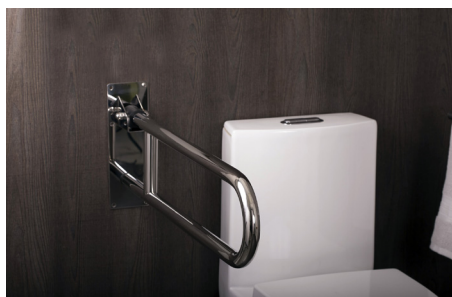

2900217

GRAB BARS **SERIES**
BY COSMIC

BY
COSMIC

www.daxib.com

MEASUREMENTS

DIMENSIONS

3-15/16" x 11-13/16" x 29-1/2"

INSTALLATION GUIDE