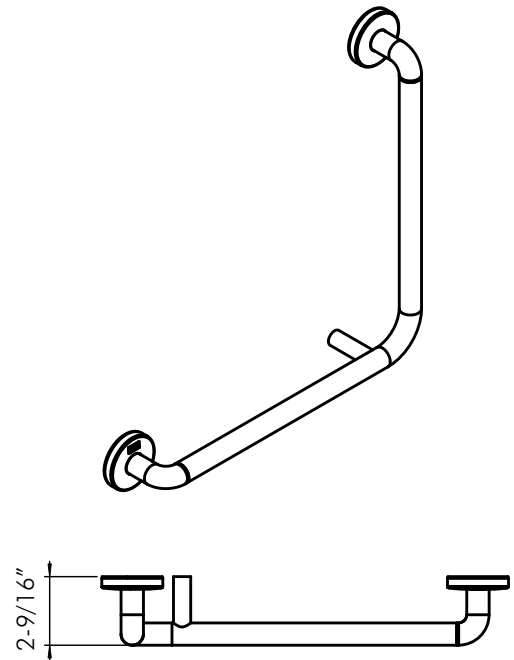

2900215

GRAB BARS **SERIES**
BY COSMIC

BY
COSMIC

www.daxib.com

MEASUREMENTS

INSTALLATION GUIDE

DIMENSIONS

15-3/4" x 2-9/16"