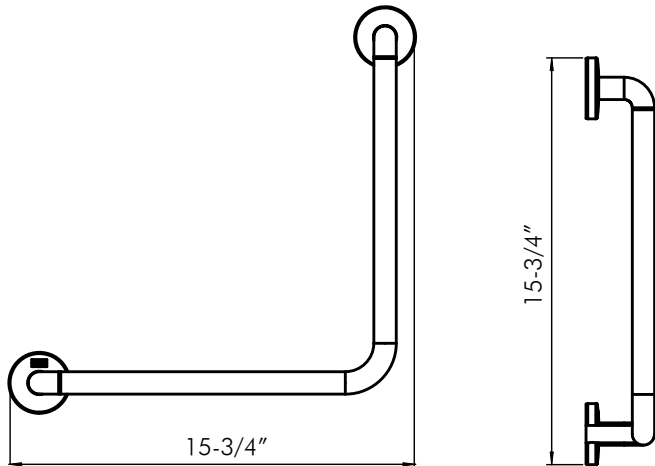

2900215

GRAB BARS **SERIES**
BY COSMIC

BY
COSMIC

www.daxib.com

MEASUREMENTS

INSTALLATION GUIDE

DIMENSIONS

15-3/4" x 2-9/16"