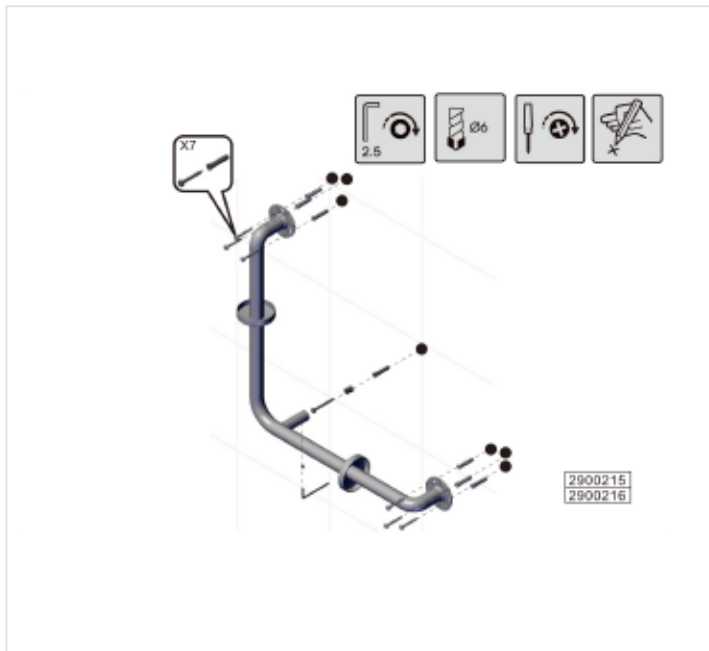

2900215

GRAB BARS **SERIES**
BY COSMIC

BY
COSMIC

www.daxib.com

MEASUREMENTS

INSTALLATION GUIDE

DIMENSIONS

15-3/4" x 2-9/16"