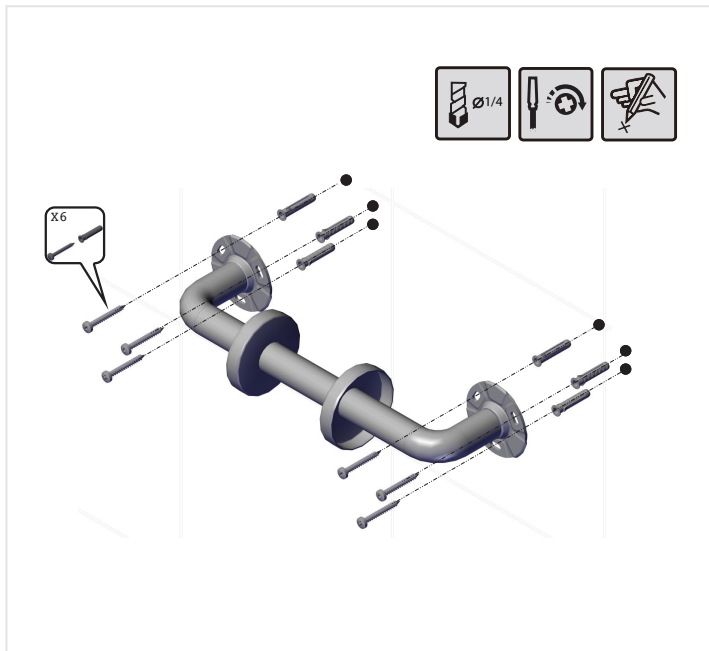

INSTALLATION GUIDE

For parts or sale requirements please contact our customer service department:

CS@daxib.com

1 888 685 8236

BY
COSMIC

www.daxib.com