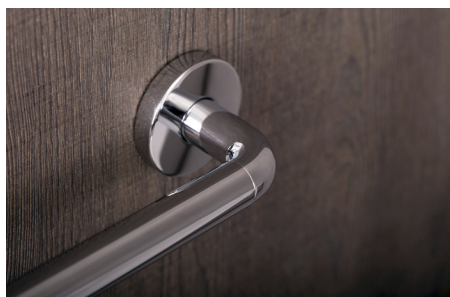

2900210

GRAB BARS **SERIES**
BY COSMIC

BY
COSMIC

www.daxib.com

2900210

MEASUREMENTS

DIMENSIONS

11-13/16" x 2-3/8" x 2-11/16"