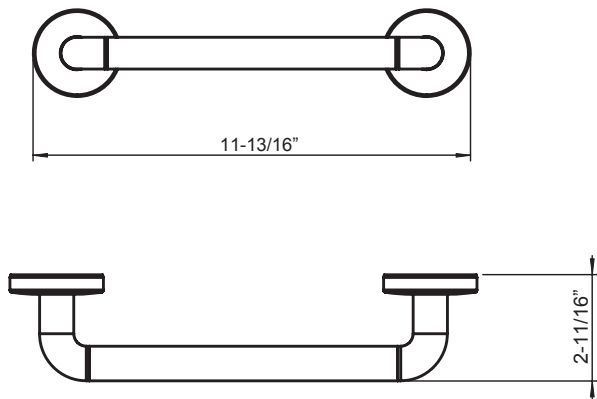

2900210

GRAB BARS **SERIES**
BY COSMIC

BY
COSMIC

www.daxib.com

2900210

MEASUREMENTS

DIMENSIONS

11-13/16" x 2-3/8" x 2-11/16"