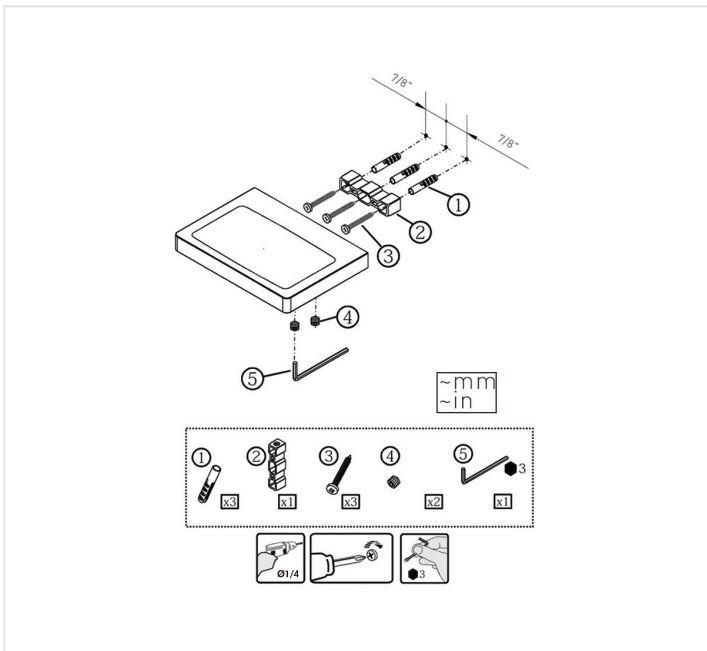

2530132

SOAP DISHES **SERIES**
BY COSMIC

BY
COSMIC

www.daxib.com

MEASUREMENTS

DIMENSIONS

5-1/2" x 11/16" x 3-15/16"

INSTALLATION GUIDE