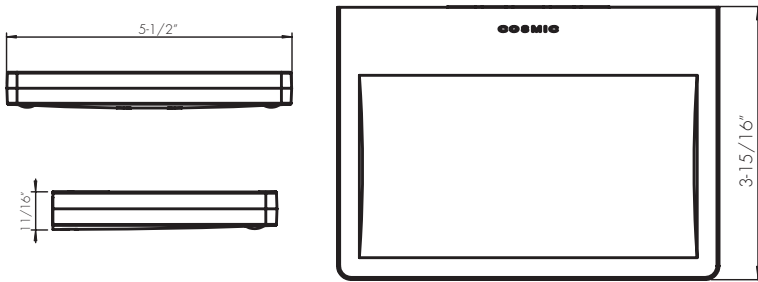

2530132

SOAP DISHES **SERIES**
BY COSMIC

BY
COSMIC

www.daxib.com

MEASUREMENTS

DIMENSIONS

5-1/2" x 11/16" x 3-15/16"

INSTALLATION GUIDE