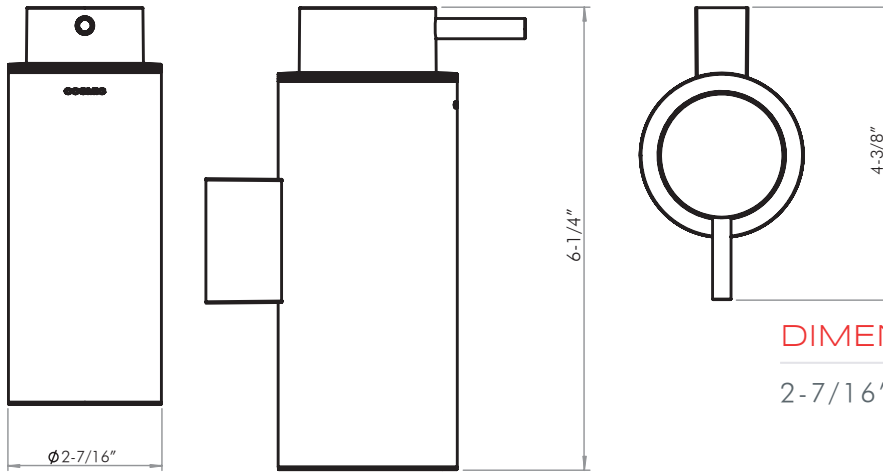

2510105

SOAP DISPENSERS **SERIES**
BY COSMIC

BY
COSMIC

www.daxib.com

MEASUREMENTS

DIMENSIONS

2-7/16" x 6-1/4" x 4-3/8"

INSTALLATION GUIDE