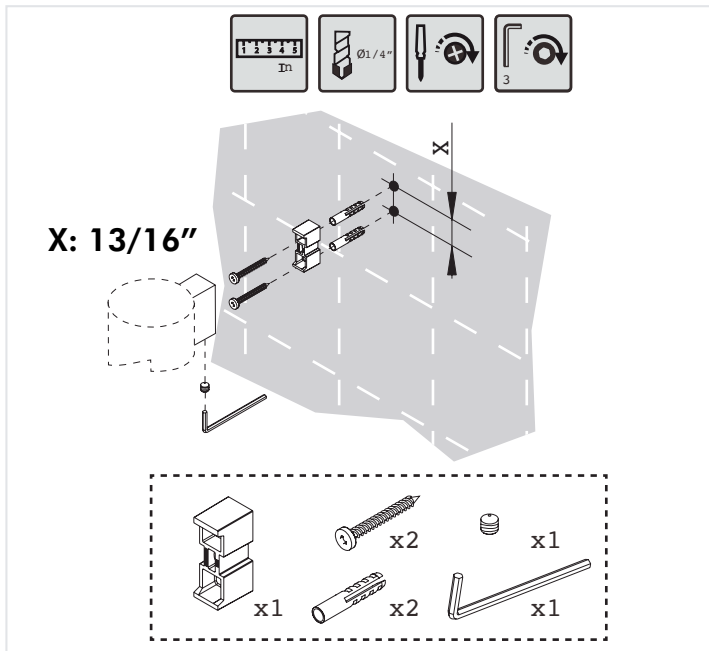

2510105

SOAP DISPENSERS **SERIES**
BY COSMIC

BY
COSMIC

www.daxib.com

MEASUREMENTS

DIMENSIONS

2-7/16" x 6-1/4" x 4-3/8"

INSTALLATION GUIDE