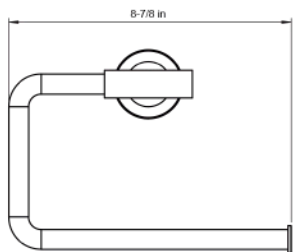

2353671

TOWEL BARS **SERIES**
BY COSMIC

DIMENSIONS

• 8-7/8" X 2-7/8"

INSTALLATION GUIDE